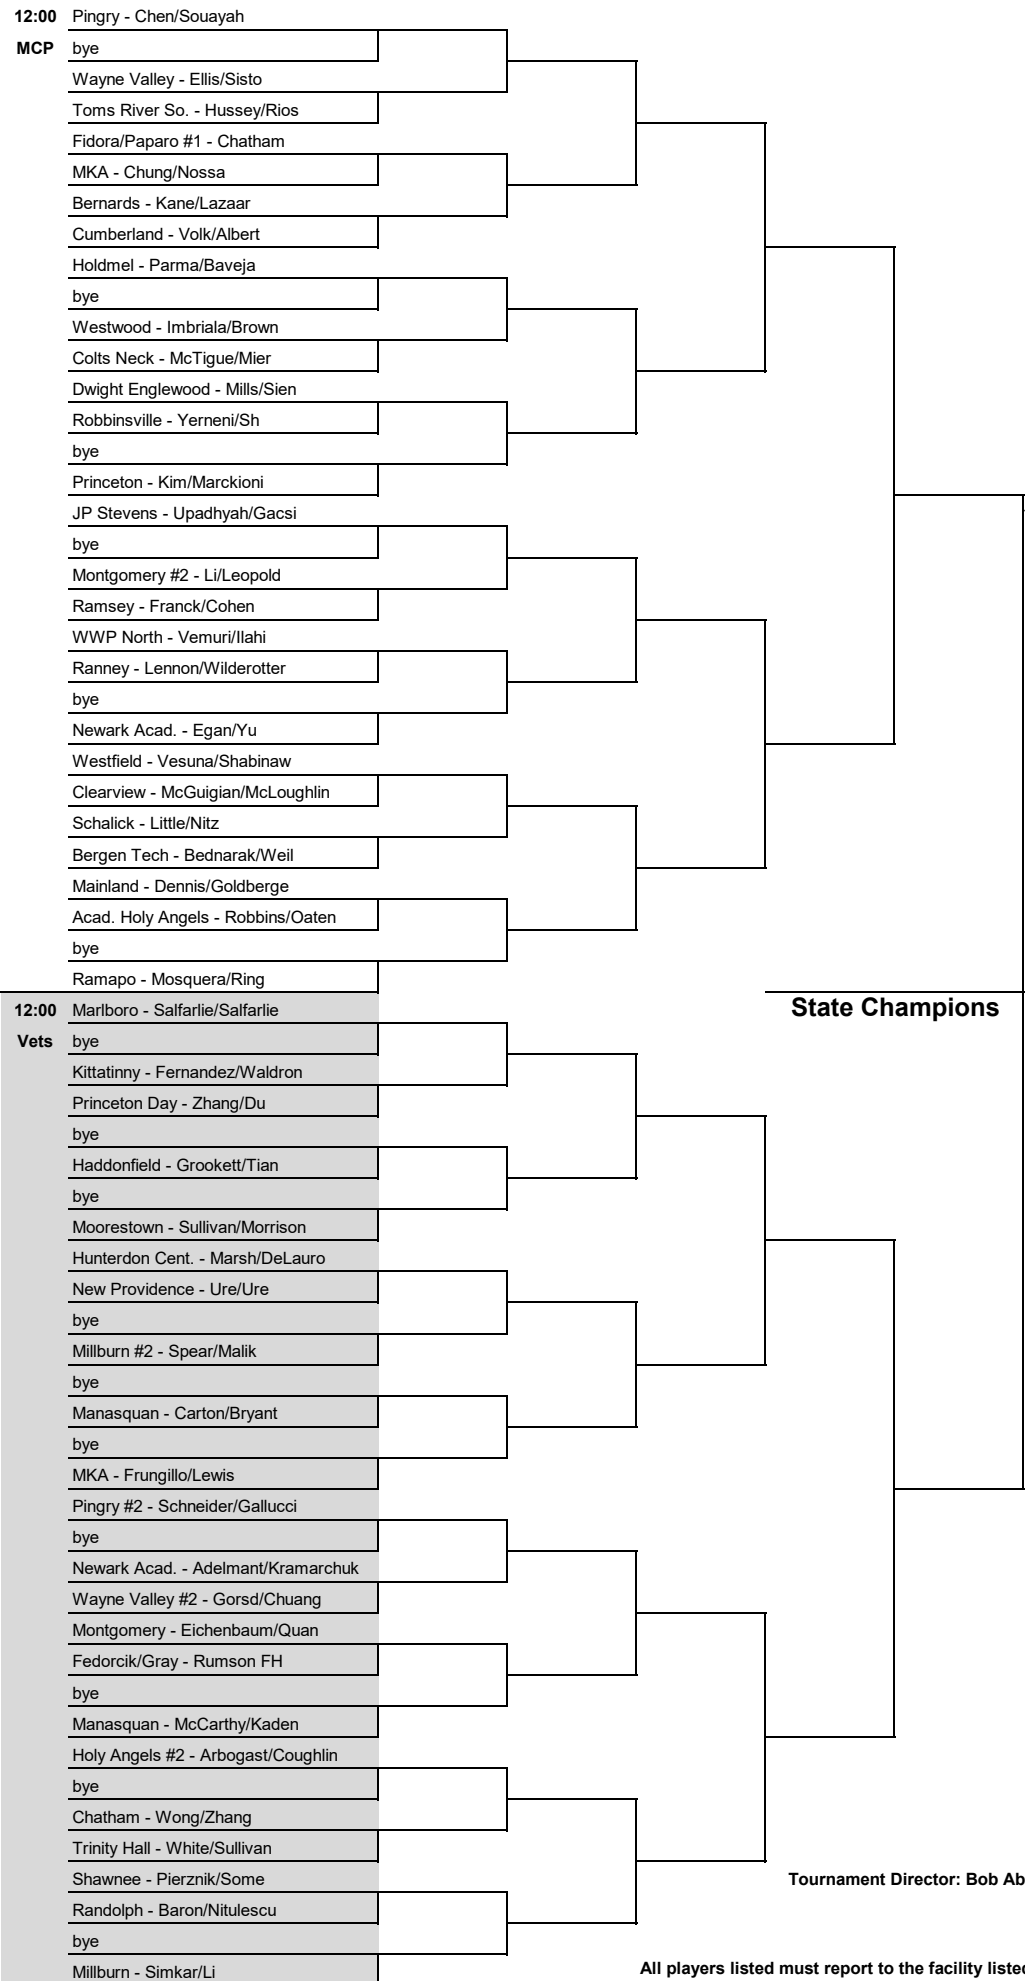

**NEW JERSEY STATE INTERSCHOLASTIC ATHLETIC ASSOCIATION
Girls Tennis Doubles 2021**

Date	October 2	October 3	October 3	October 9	October 10	October 16
Site	MCP & Veterans Park	Vets Park	Vets Park	Mercer Park	Mercer Park	Mercer Park
Round	Round 1	Round 2	Round 3	Quarters	Semis	Finals
Time	12:00	9:00am	TBA	2:00pm	2:00pm	2:00pm

- Seeds 1-4**
 Pingry - Isabelle Chen/Leila Souayah
 Millburn - Saniya Sinkar/Olivia Li
 Marlboro - Kayla Salfarlie/Klarissa Salfarlie
 Ramapo - Sofia Mosquera/Elizabeth Ring
- Seeds 5-8 (Alphabetical)**
 JP Stevens - Shriya Upadhyay/Erin Gacsi
 Pingry #2 - Sabrina Schneider/Olivia Galluci
 Princeton - Sophia Kim/Lucia Marckioni
 MKA - Chiara Frungillo/Hannah Lewis
- Seeds 9-13 (Alphabetical)**
 Manasquan - Quinn McCarthy/Emma Kaden
 Holmdel - Preeti Parma/Amelie Baveja
 Moorestown - Laura Sullivan/Charlotte Morrison
 Newark Acad. - Molly Egan/Joanna Yu