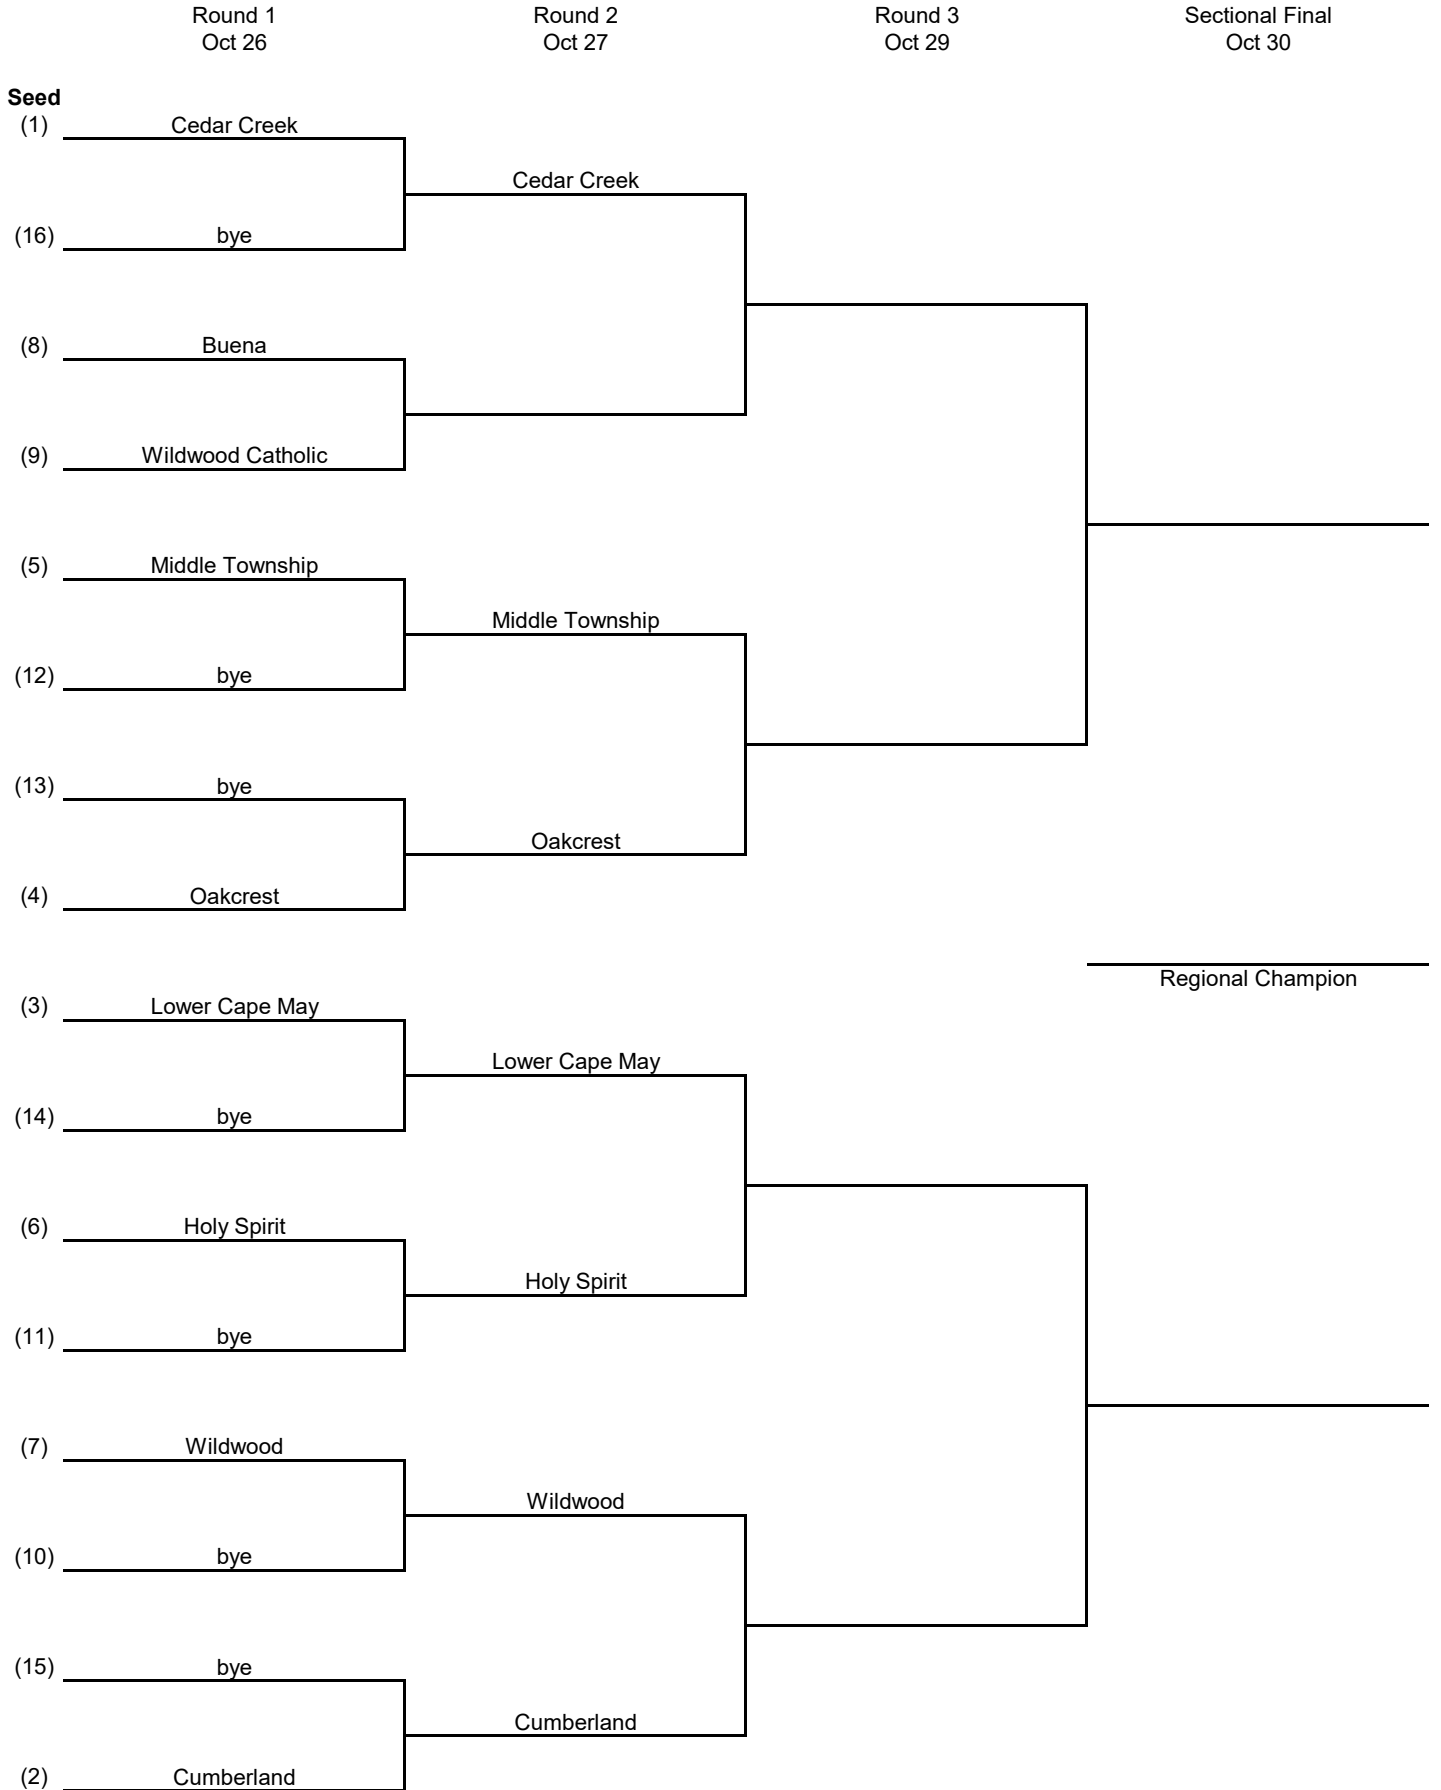

Southeast (A)

**NEW JERSEY STATE INTERSCHOLASTIC ATHLETIC ASSOCIATION
2020 Girls Tennis Team Tournament Bracket**

Southeast (B)

**NEW JERSEY STATE INTERSCHOLASTIC ATHLETIC ASSOCIATION
2020 Girls Tennis Team Tournament Bracket**