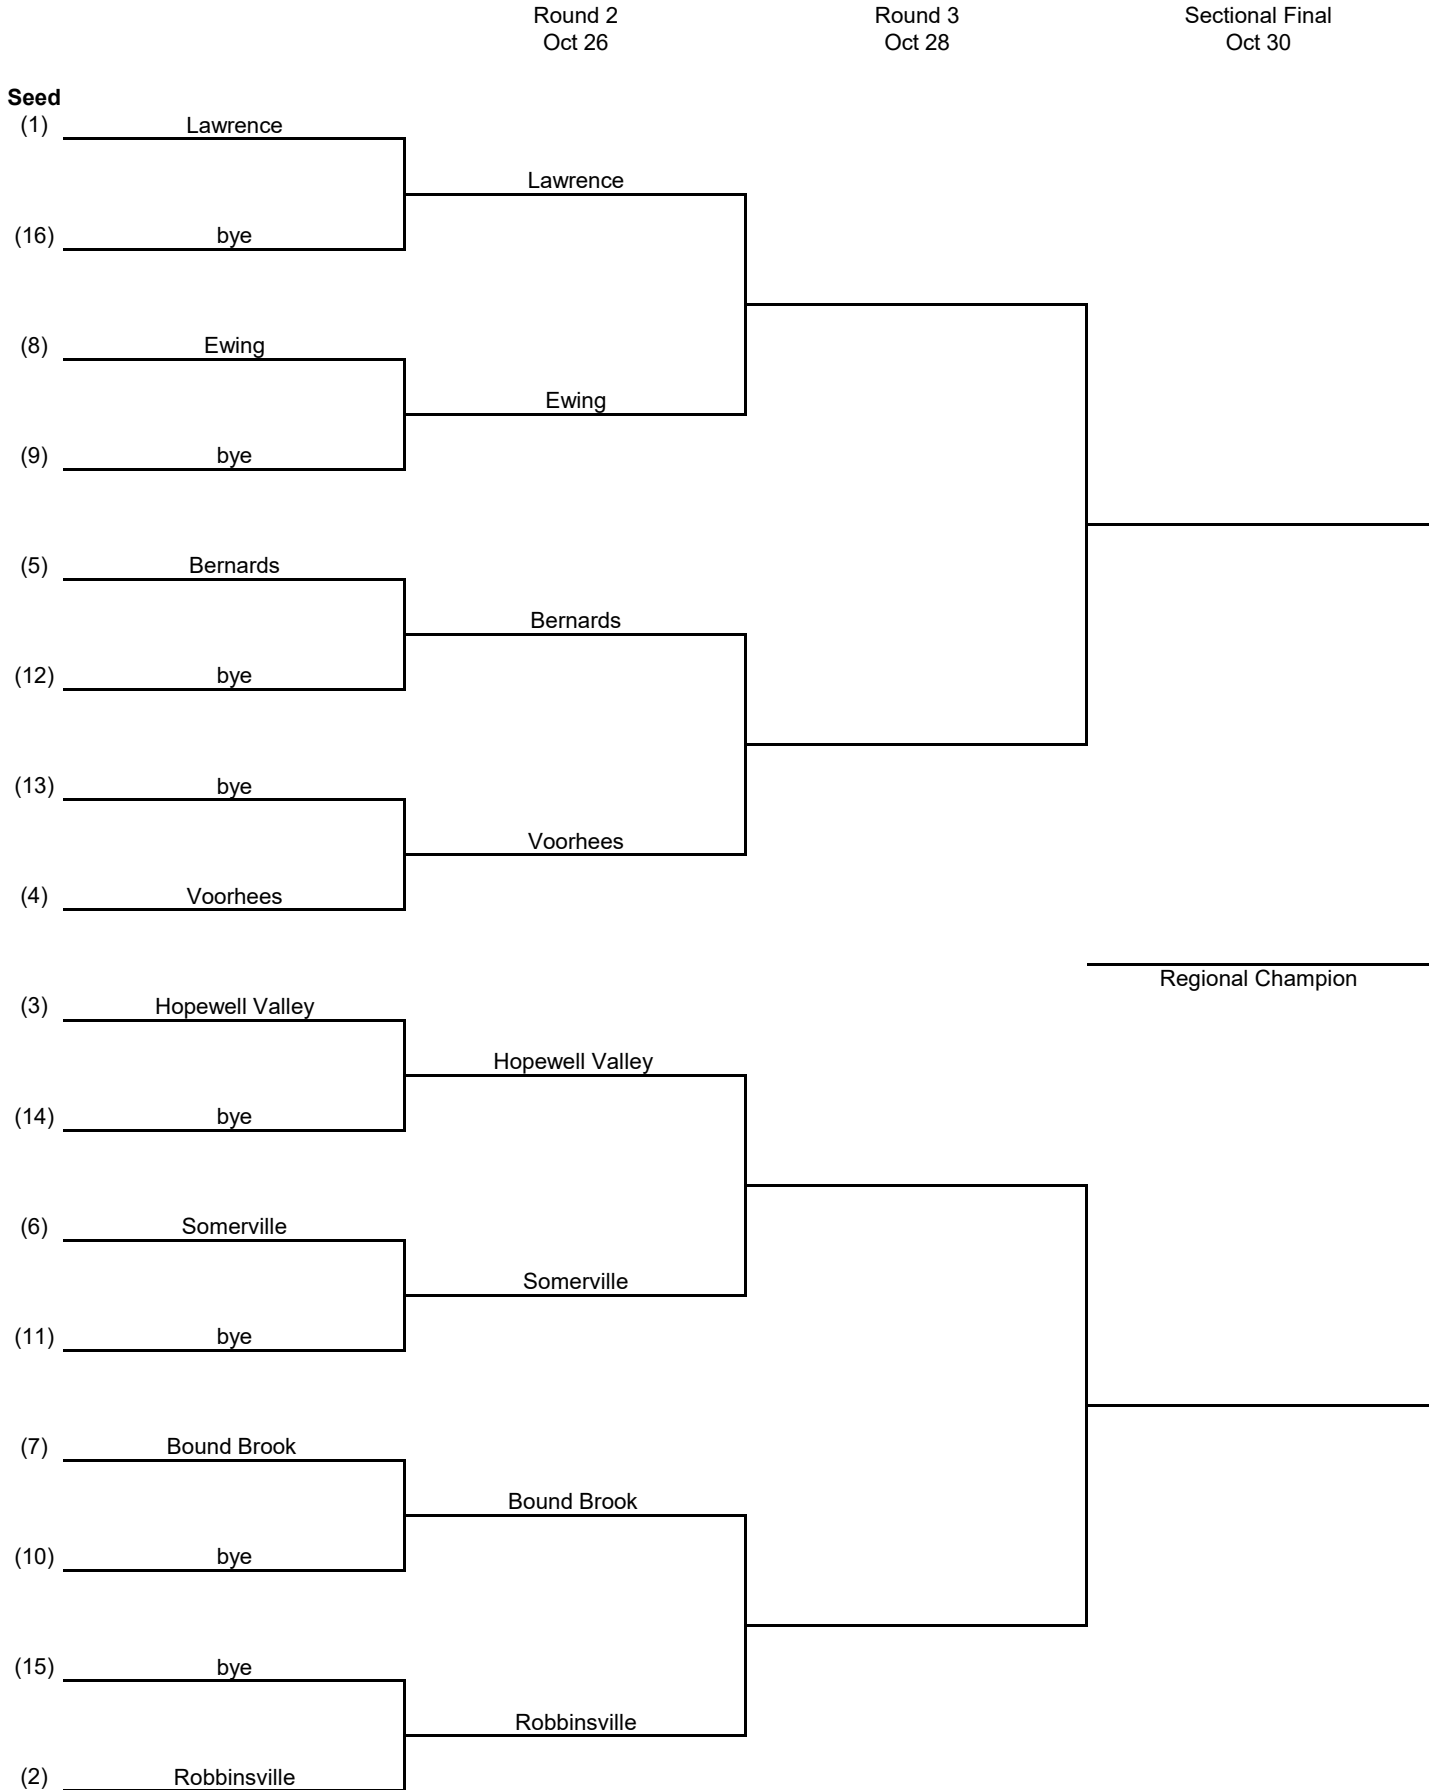

**NEW JERSEY STATE INTERSCHOLASTIC ATHLETIC ASSOCIATION
2020 Girls Tennis Team Tournament Bracket**

Central West (B)