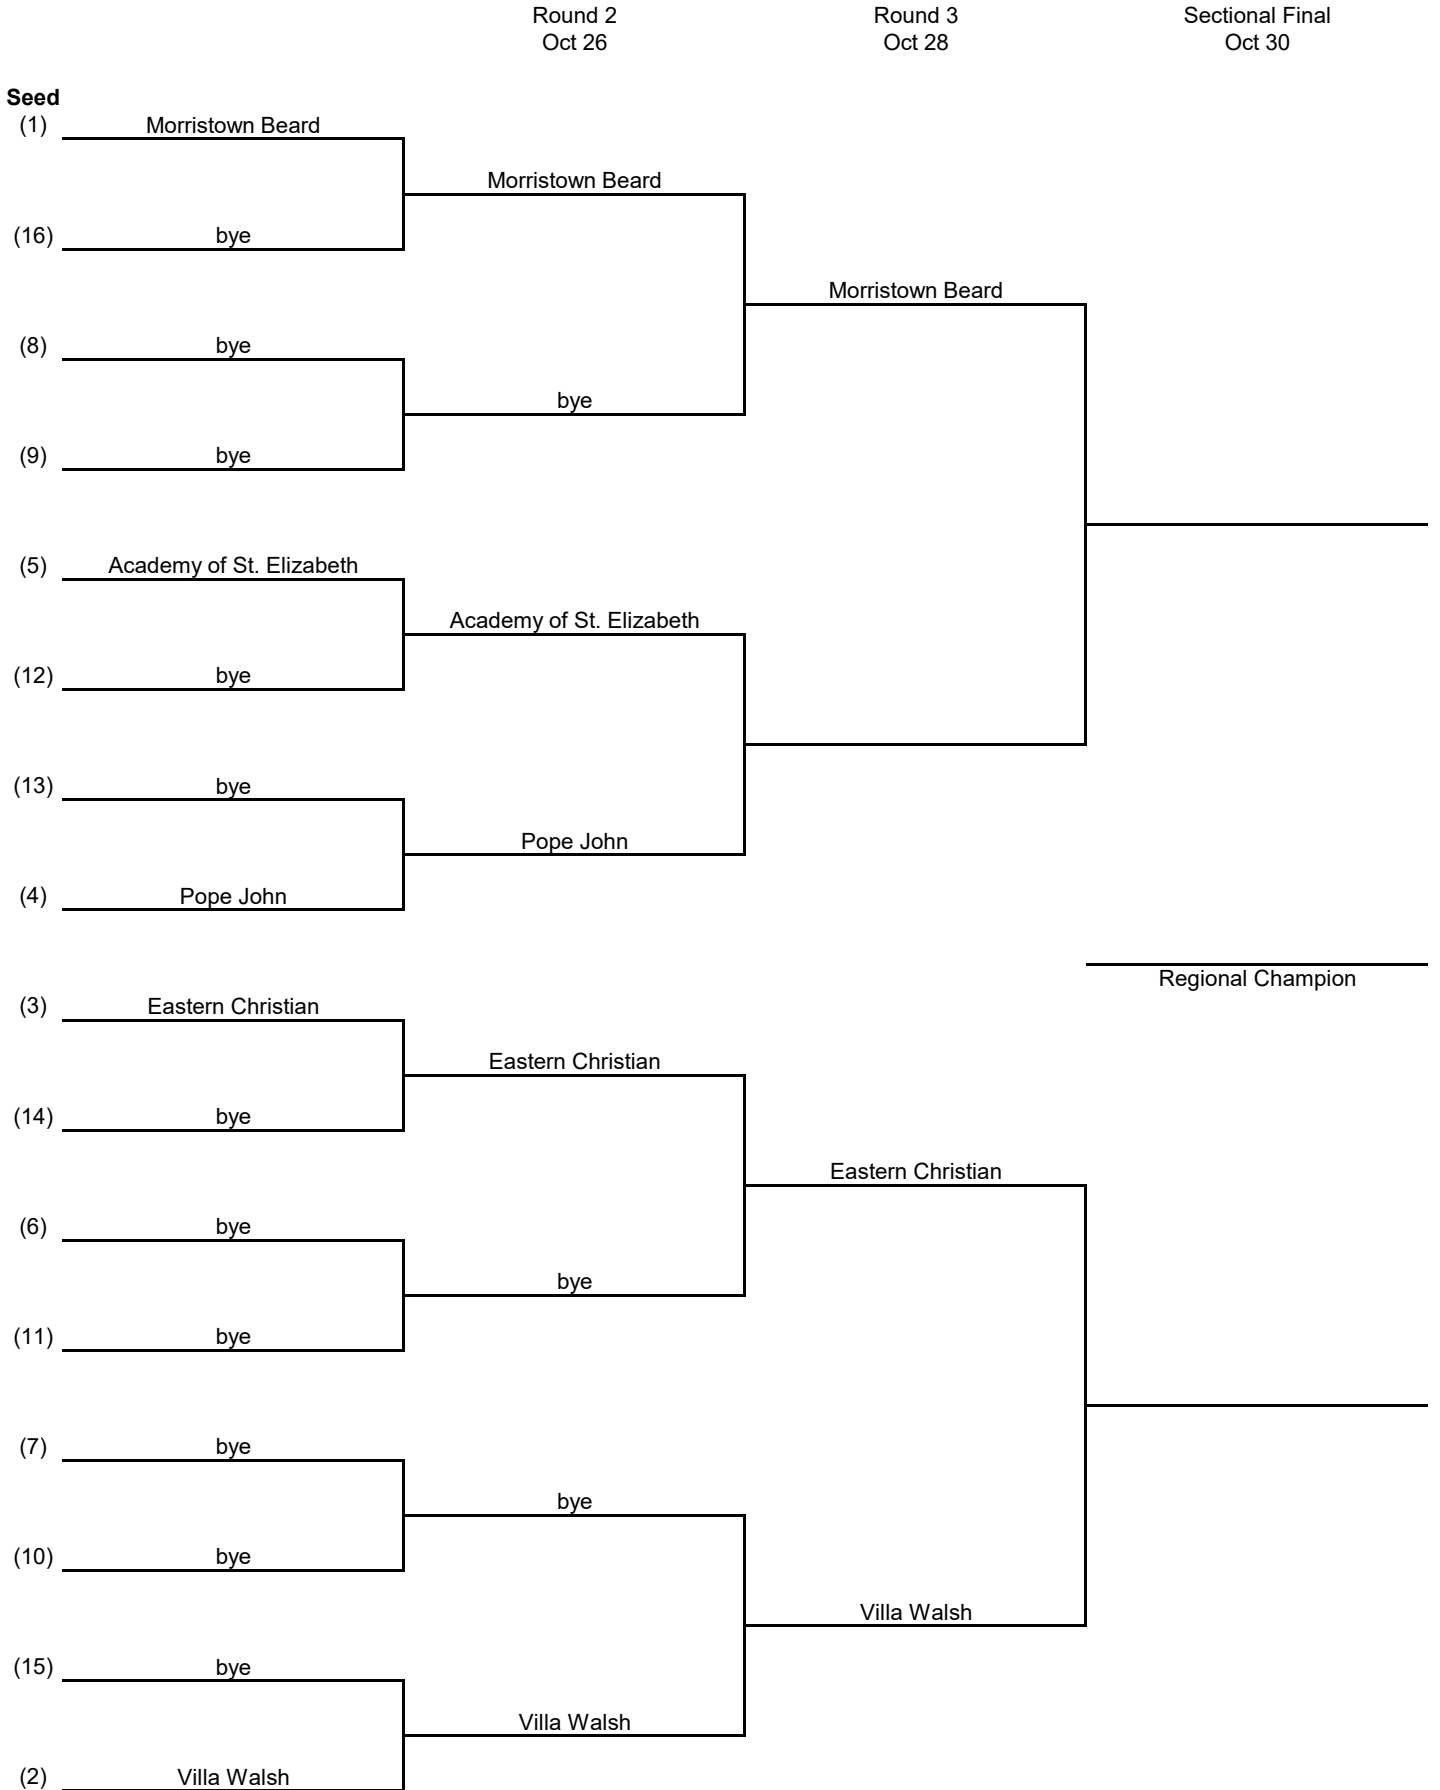

Northwest (C)

Round 2
Oct 26

Round 3
Oct 28

Sectional Final
Oct 30

**NEW JERSEY STATE INTERSCHOLASTIC ATHLETIC ASSOCIATION
2020 Girls Tennis Team Tournament Bracket**

Northwest (D)

**NEW JERSEY STATE INTERSCHOLASTIC ATHLETIC ASSOCIATION
2020 Girls Tennis Team Tournament Bracket**