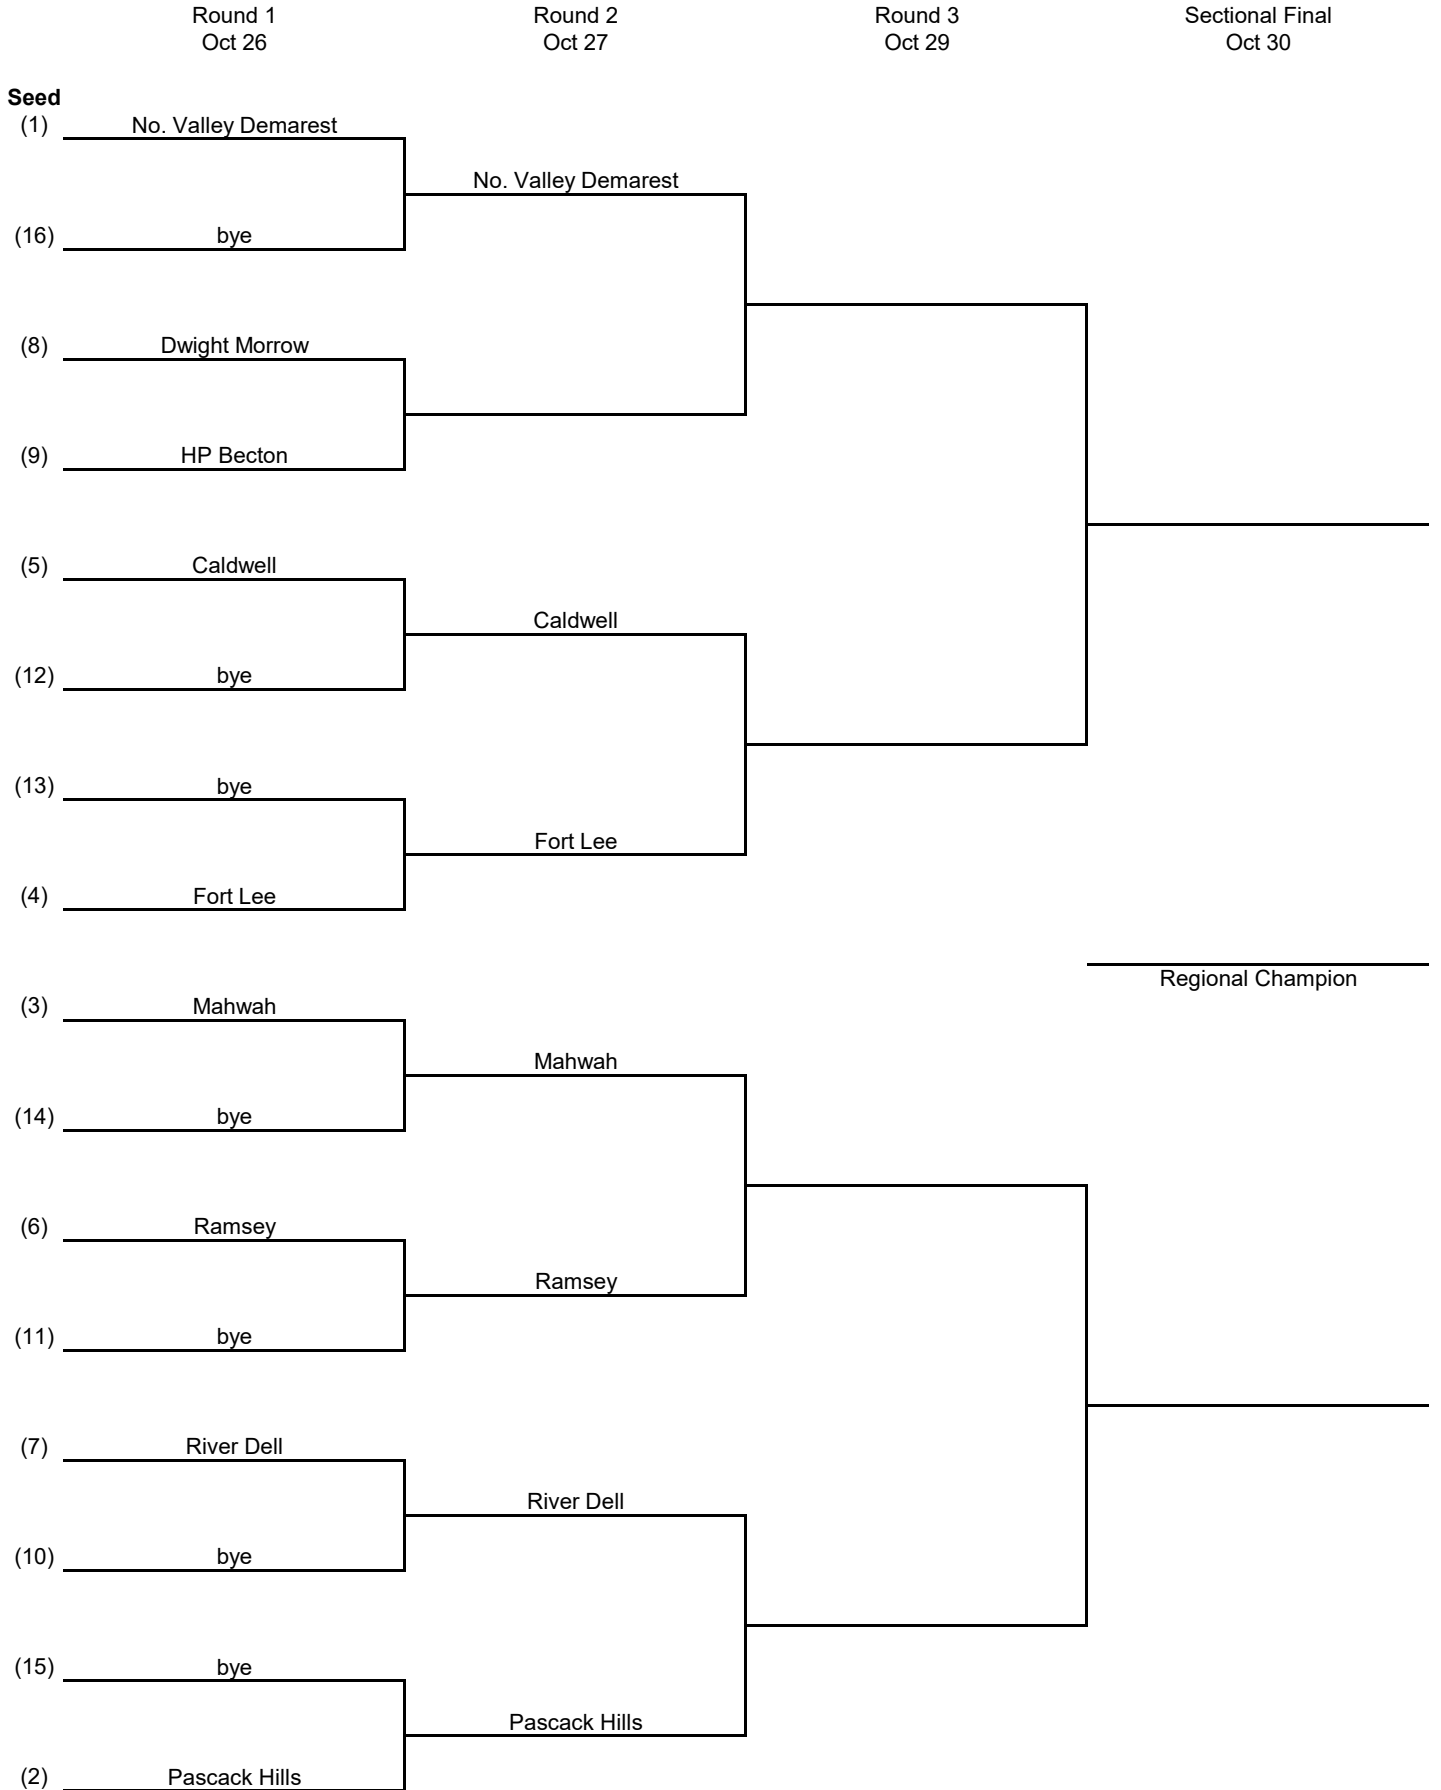

**NEW JERSEY STATE INTERSCHOLASTIC ATHLETIC ASSOCIATION
2020 Girls Tennis Team Tournament Bracket**

Northeast (A)

**NEW JERSEY STATE INTERSCHOLASTIC ATHLETIC ASSOCIATION
2020 Girls Tennis Team Tournament Bracket**

Northeast (B)

**NEW JERSEY STATE INTERSCHOLASTIC ATHLETIC ASSOCIATION
2020 Girls Tennis Team Tournament Bracket**

Northeast (C)

**NEW JERSEY STATE INTERSCHOLASTIC ATHLETIC ASSOCIATION
2020 Girls Tennis Team Tournament Bracket**