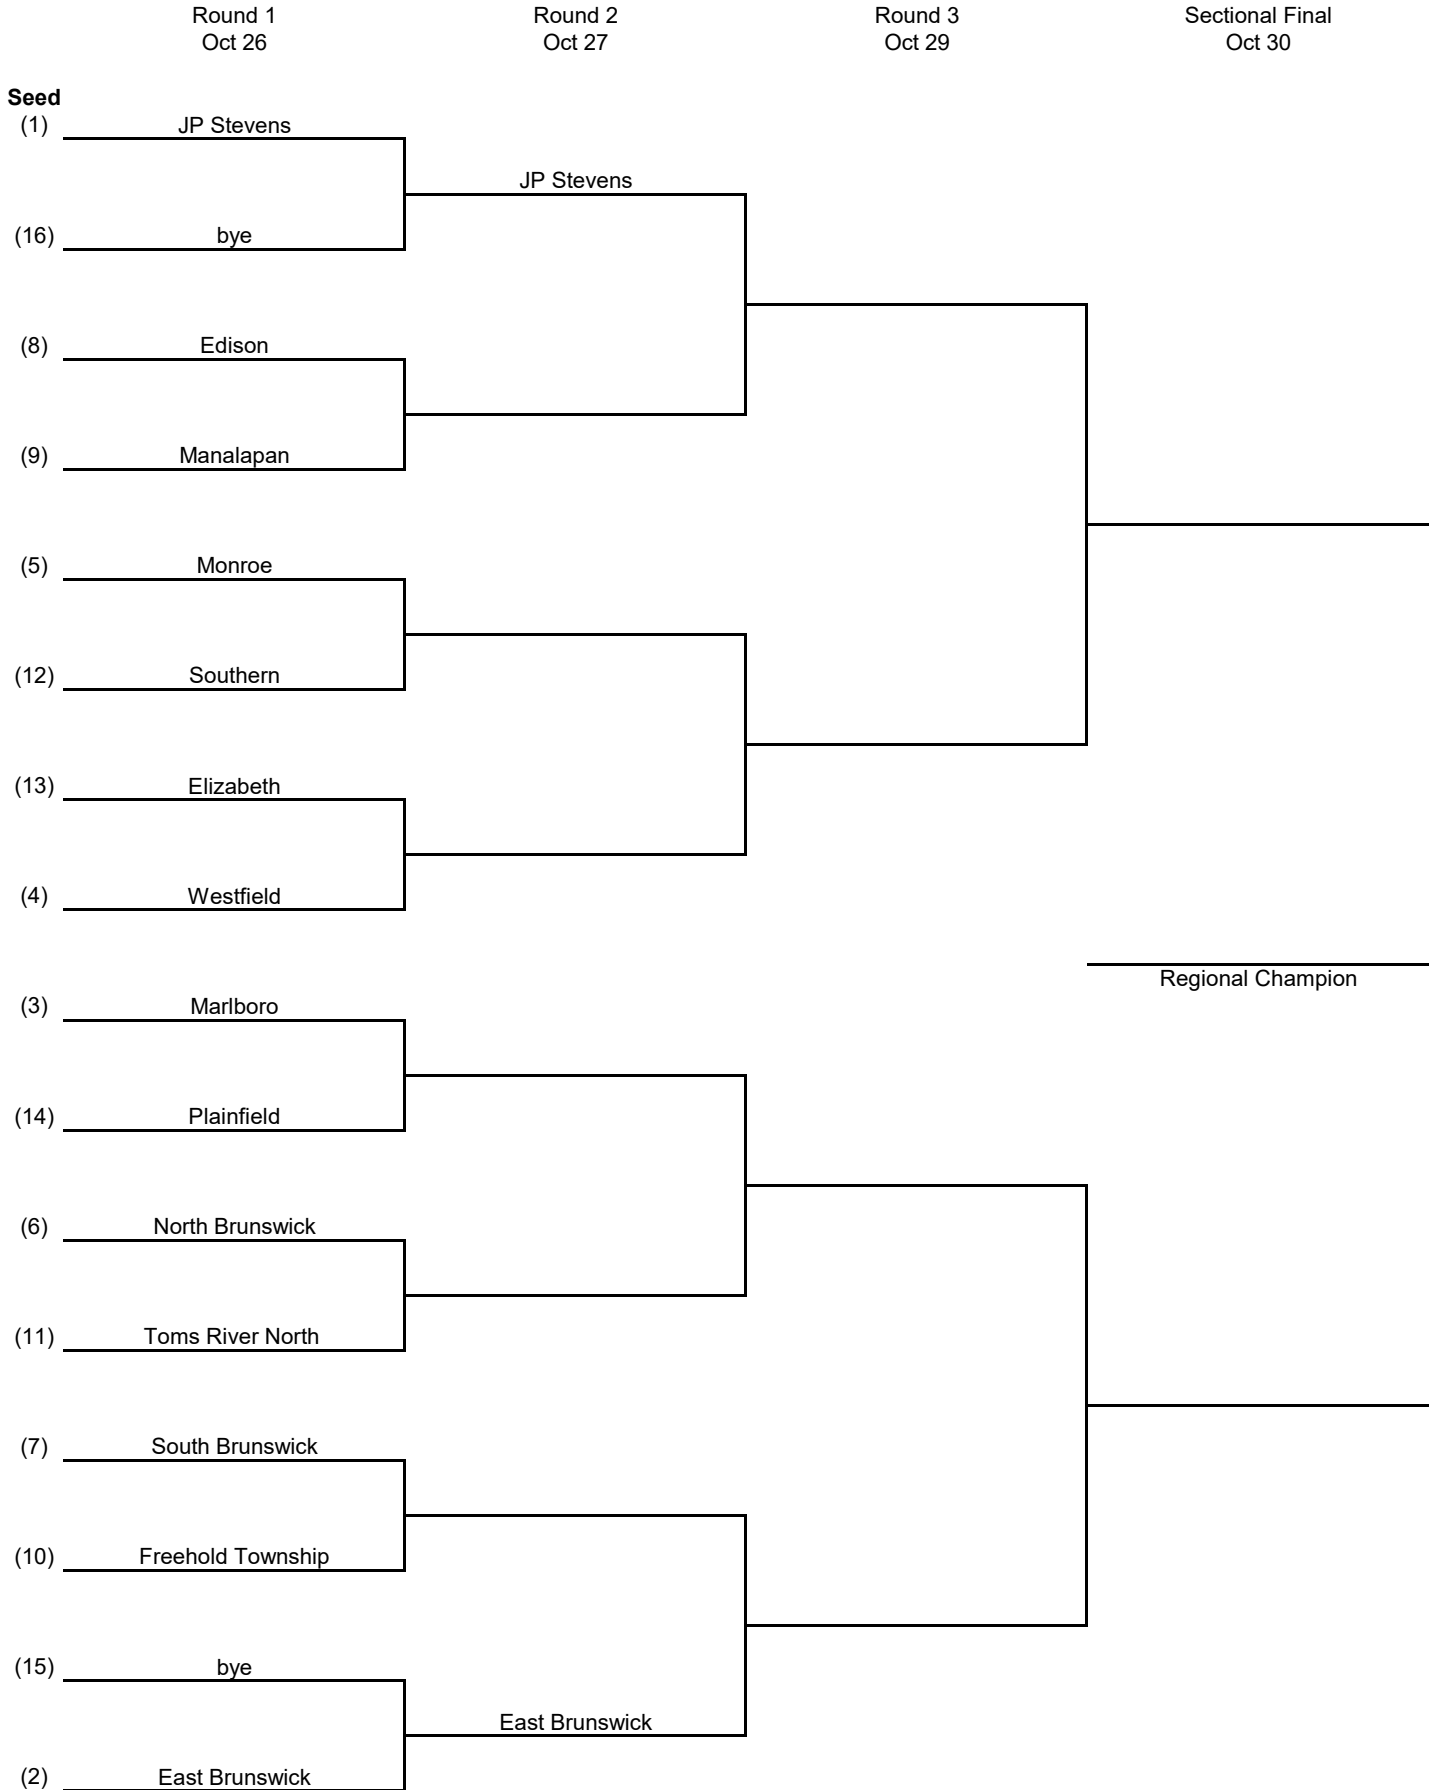

**NEW JERSEY STATE INTERSCHOLASTIC ATHLETIC ASSOCIATION
2020 Girls Tennis Team Tournament Bracket**

Central East (A)