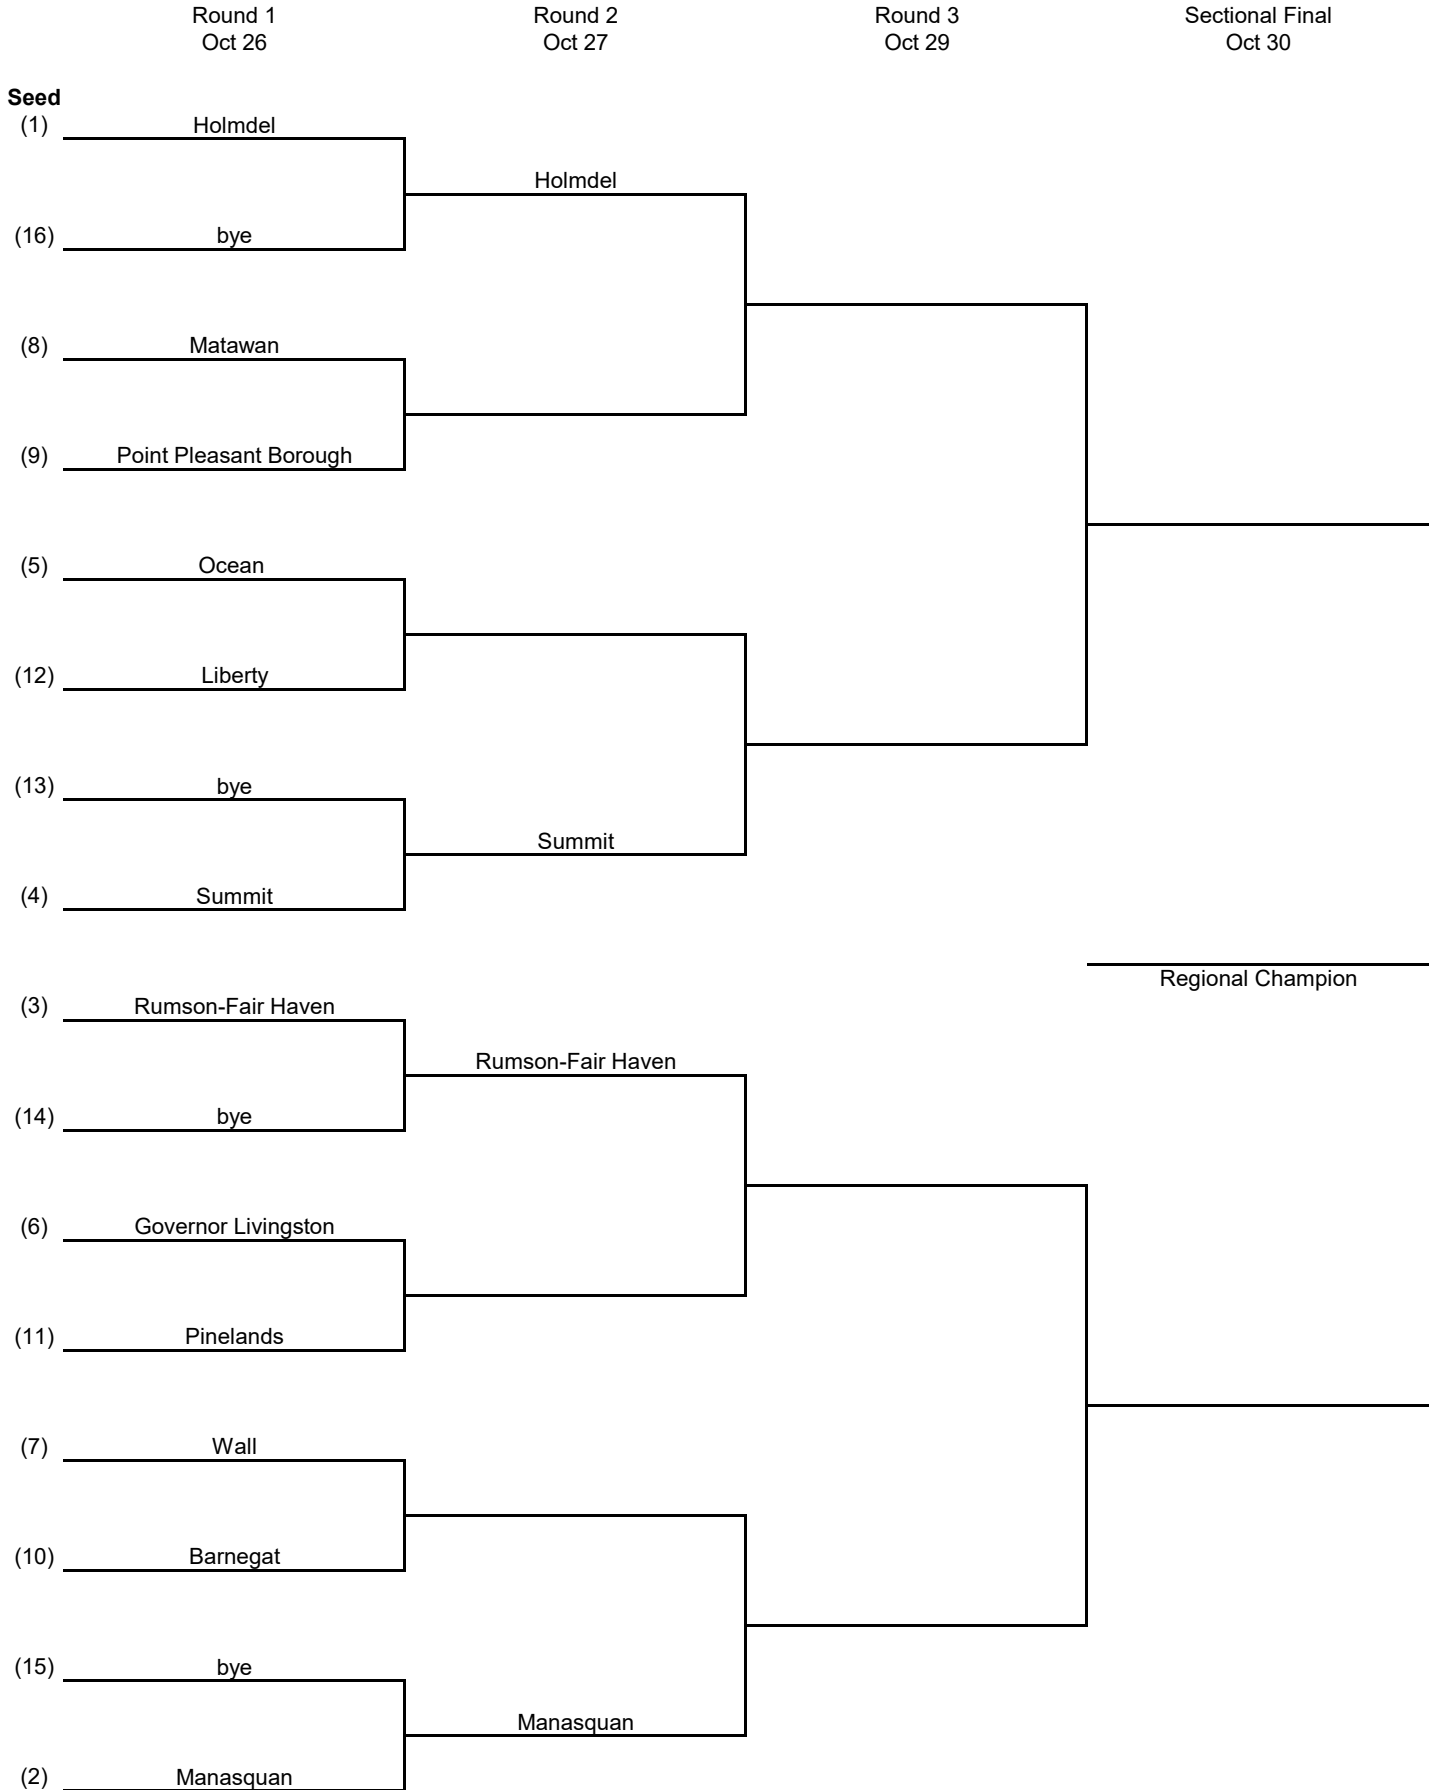

**NEW JERSEY STATE INTERSCHOLASTIC ATHLETIC ASSOCIATION
2020 Girls Tennis Team Tournament Bracket**

Central East (C)