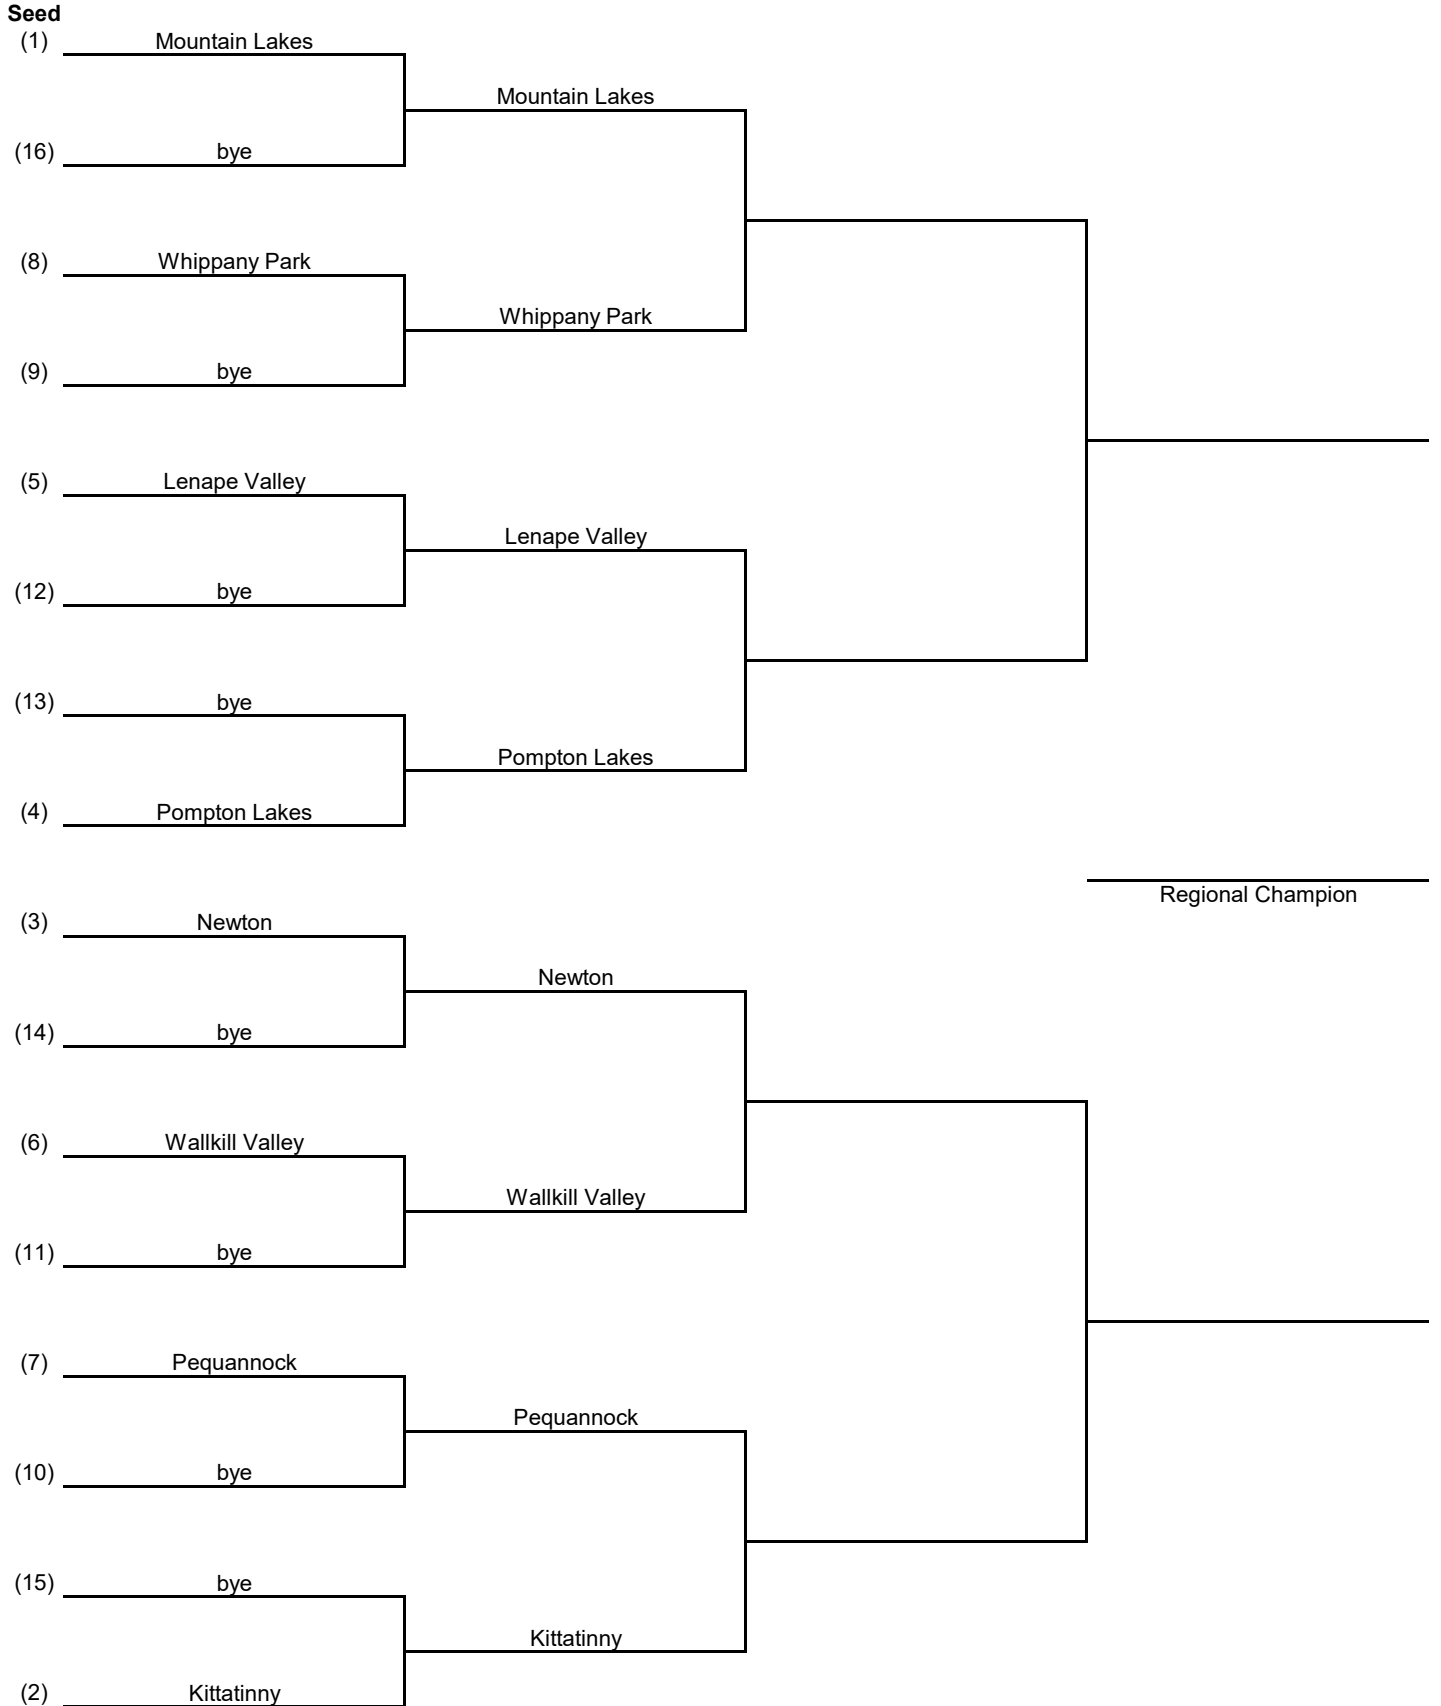

**NEW JERSEY STATE INTERSCHOLASTIC ATHLETIC ASSOCIATION
2020 Girls Tennis Team Tournament Bracket**

Northwest (C)

Round 2
Oct 26

Round 3
Oct 28

Sectional Final
Oct 30