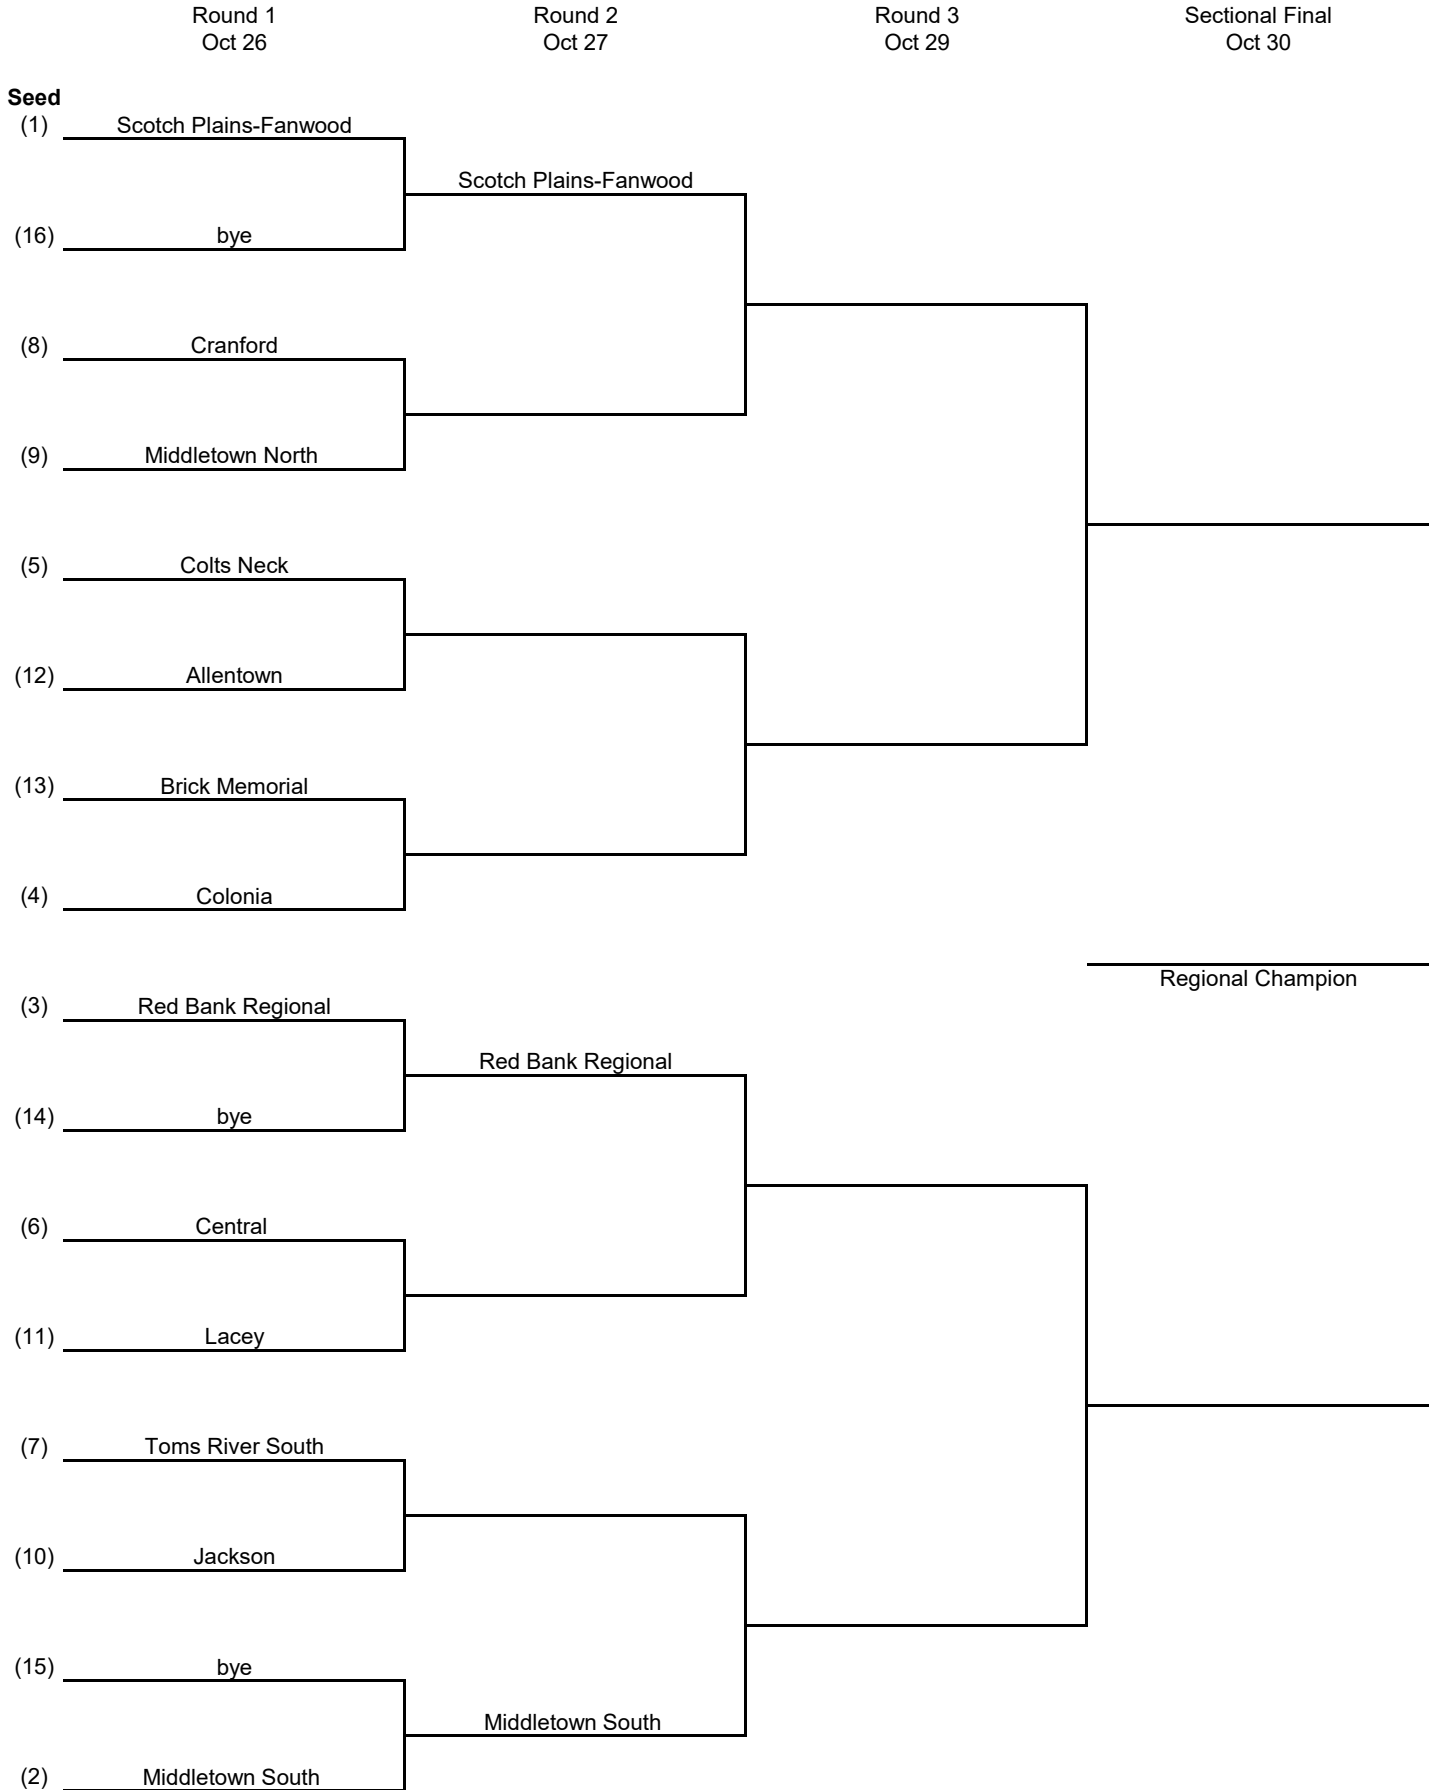

**NEW JERSEY STATE INTERSCHOLASTIC ATHLETIC ASSOCIATION
2020 Girls Tennis Team Tournament Bracket**

Central East (B)

Regional Champion