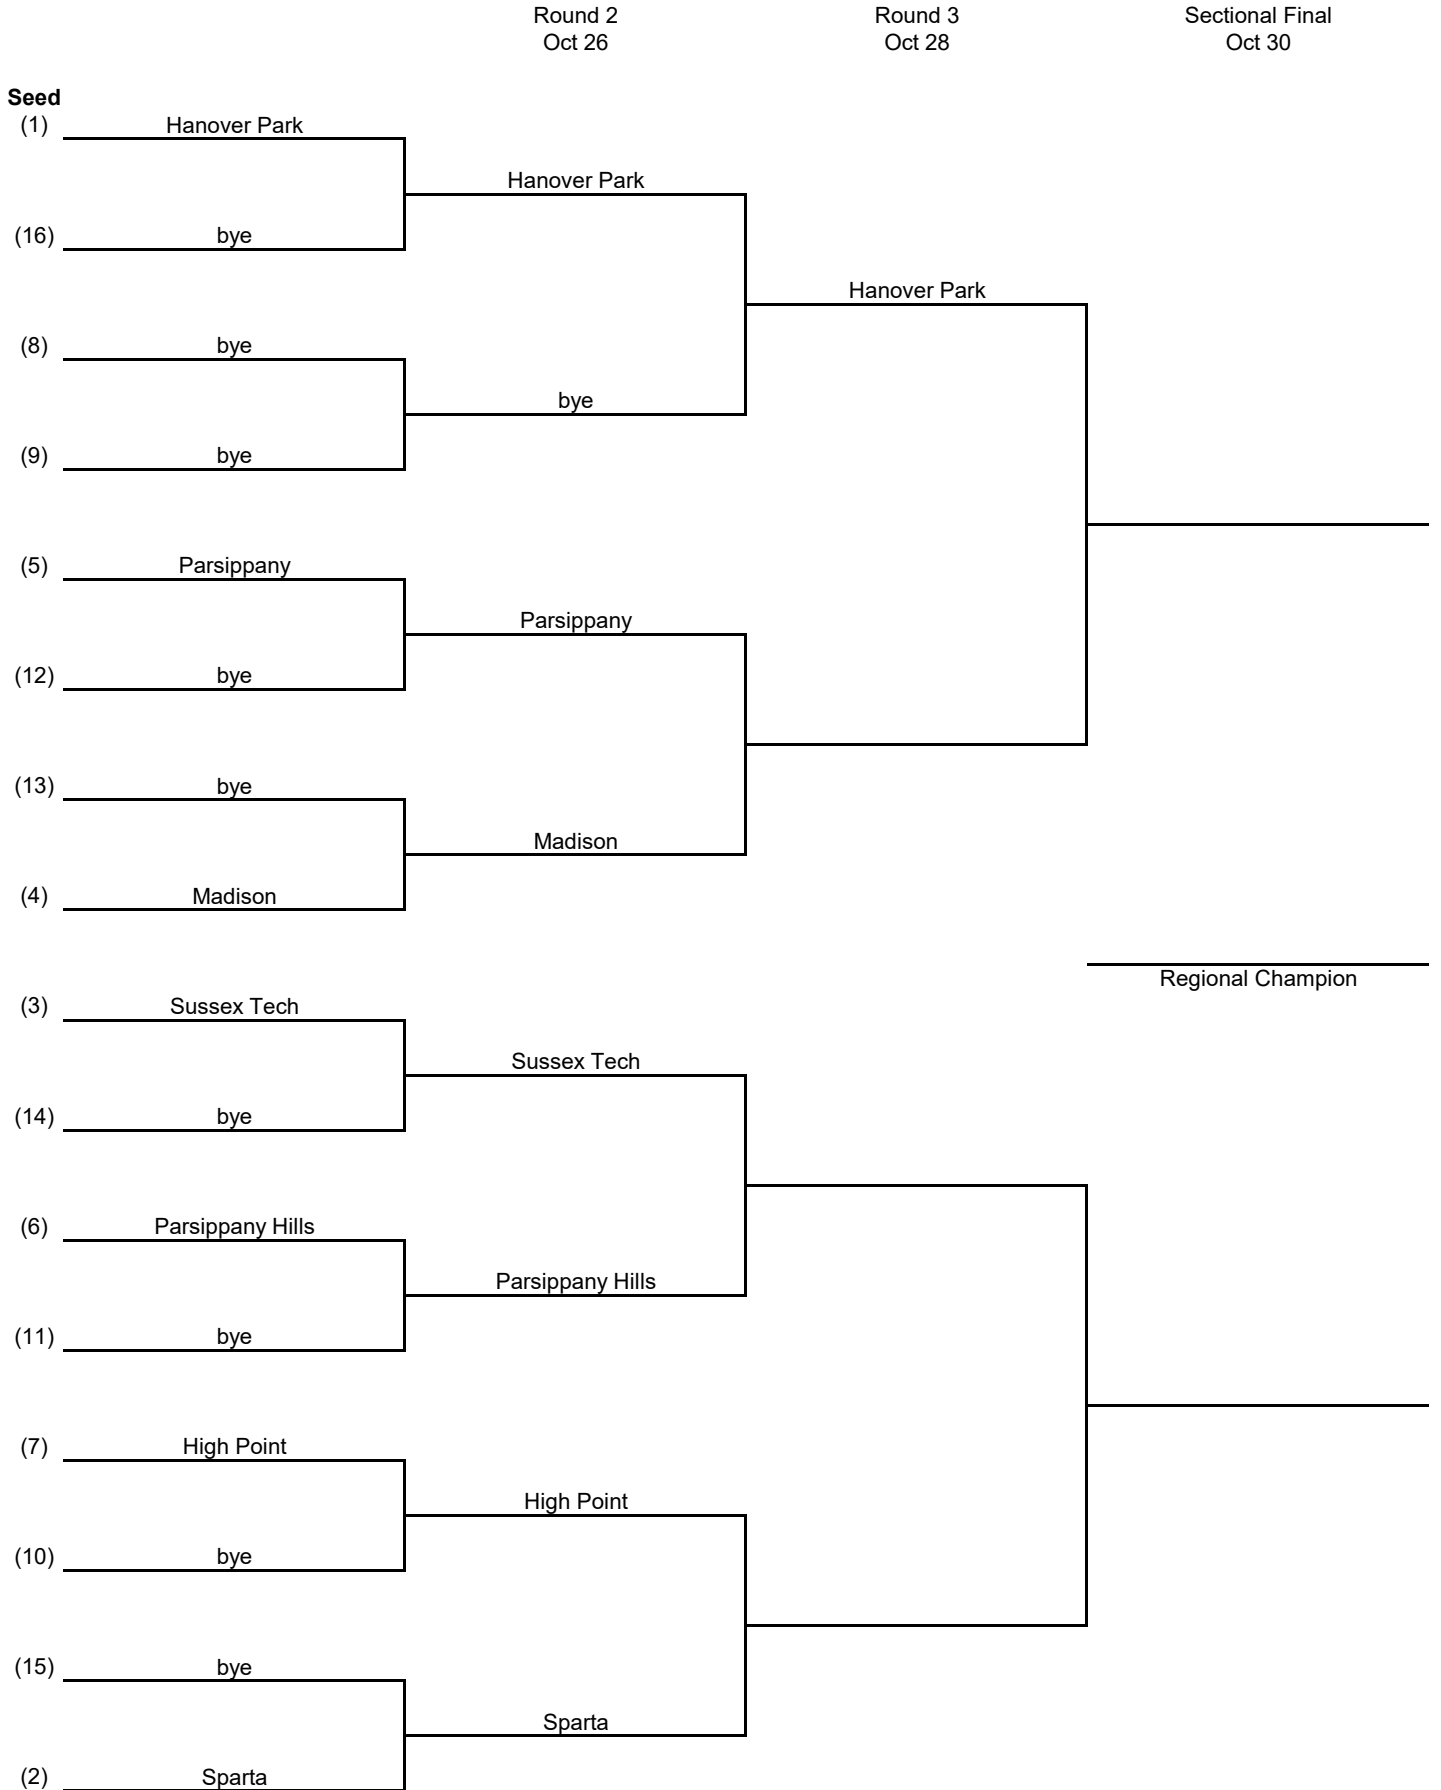

**NEW JERSEY STATE INTERSCHOLASTIC ATHLETIC ASSOCIATION
2020 Girls Tennis Team Tournament Bracket**

Northwest (B)