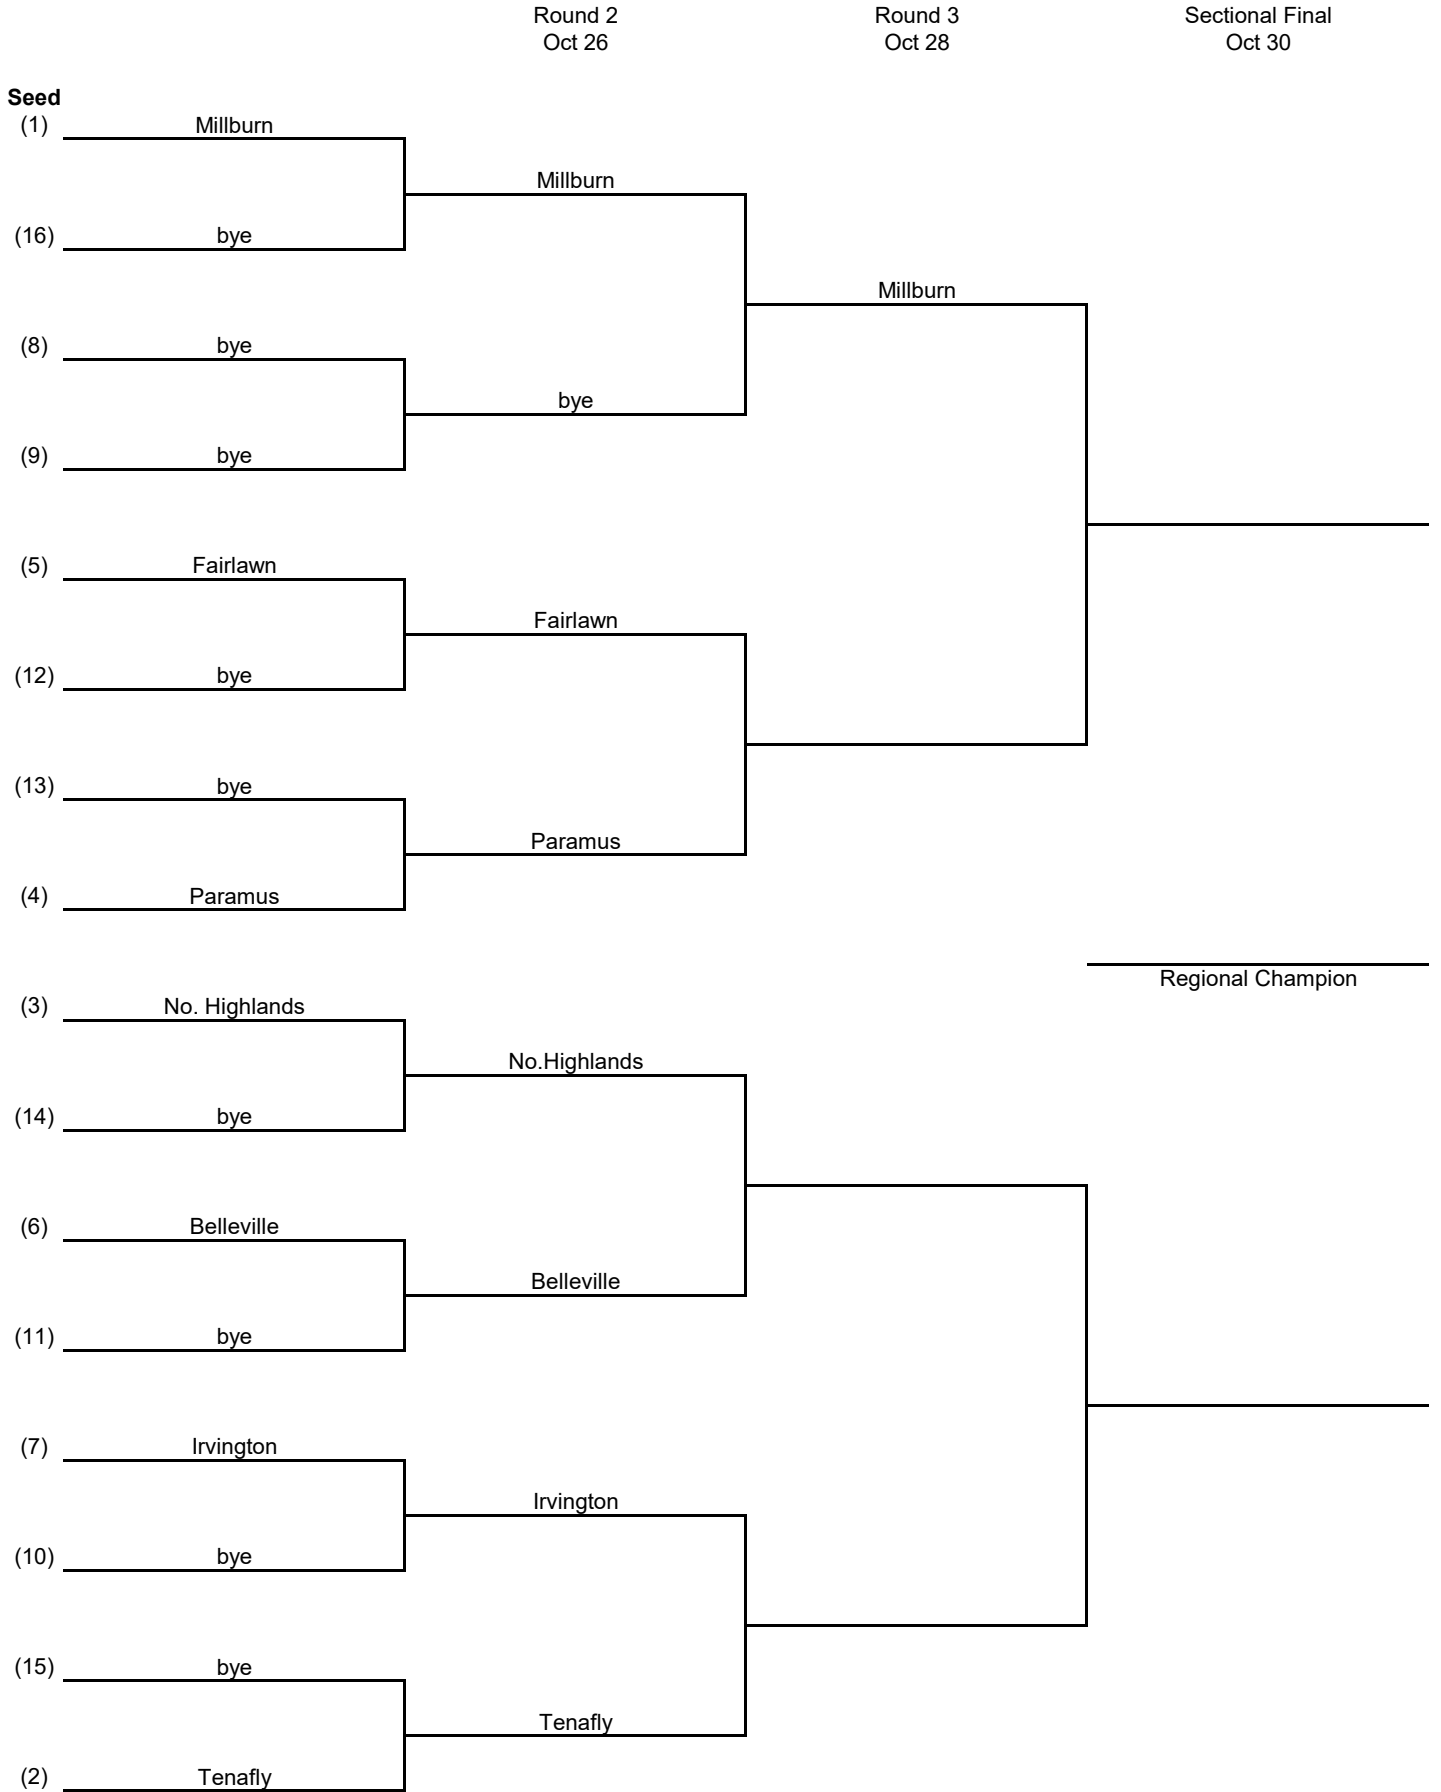

**NEW JERSEY STATE INTERSCHOLASTIC ATHLETIC ASSOCIATION
2020 Girls Tennis Team Tournament Bracket**

Northeast (A)

**NEW JERSEY STATE INTERSCHOLASTIC ATHLETIC ASSOCIATION
2020 Girls Tennis Team Tournament Bracket**

Northeast (B)

**NEW JERSEY STATE INTERSCHOLASTIC ATHLETIC ASSOCIATION
2020 Girls Tennis Team Tournament Bracket**

Northeast (C)

**NEW JERSEY STATE INTERSCHOLASTIC ATHLETIC ASSOCIATION
2020 Girls Tennis Team Tournament Bracket**