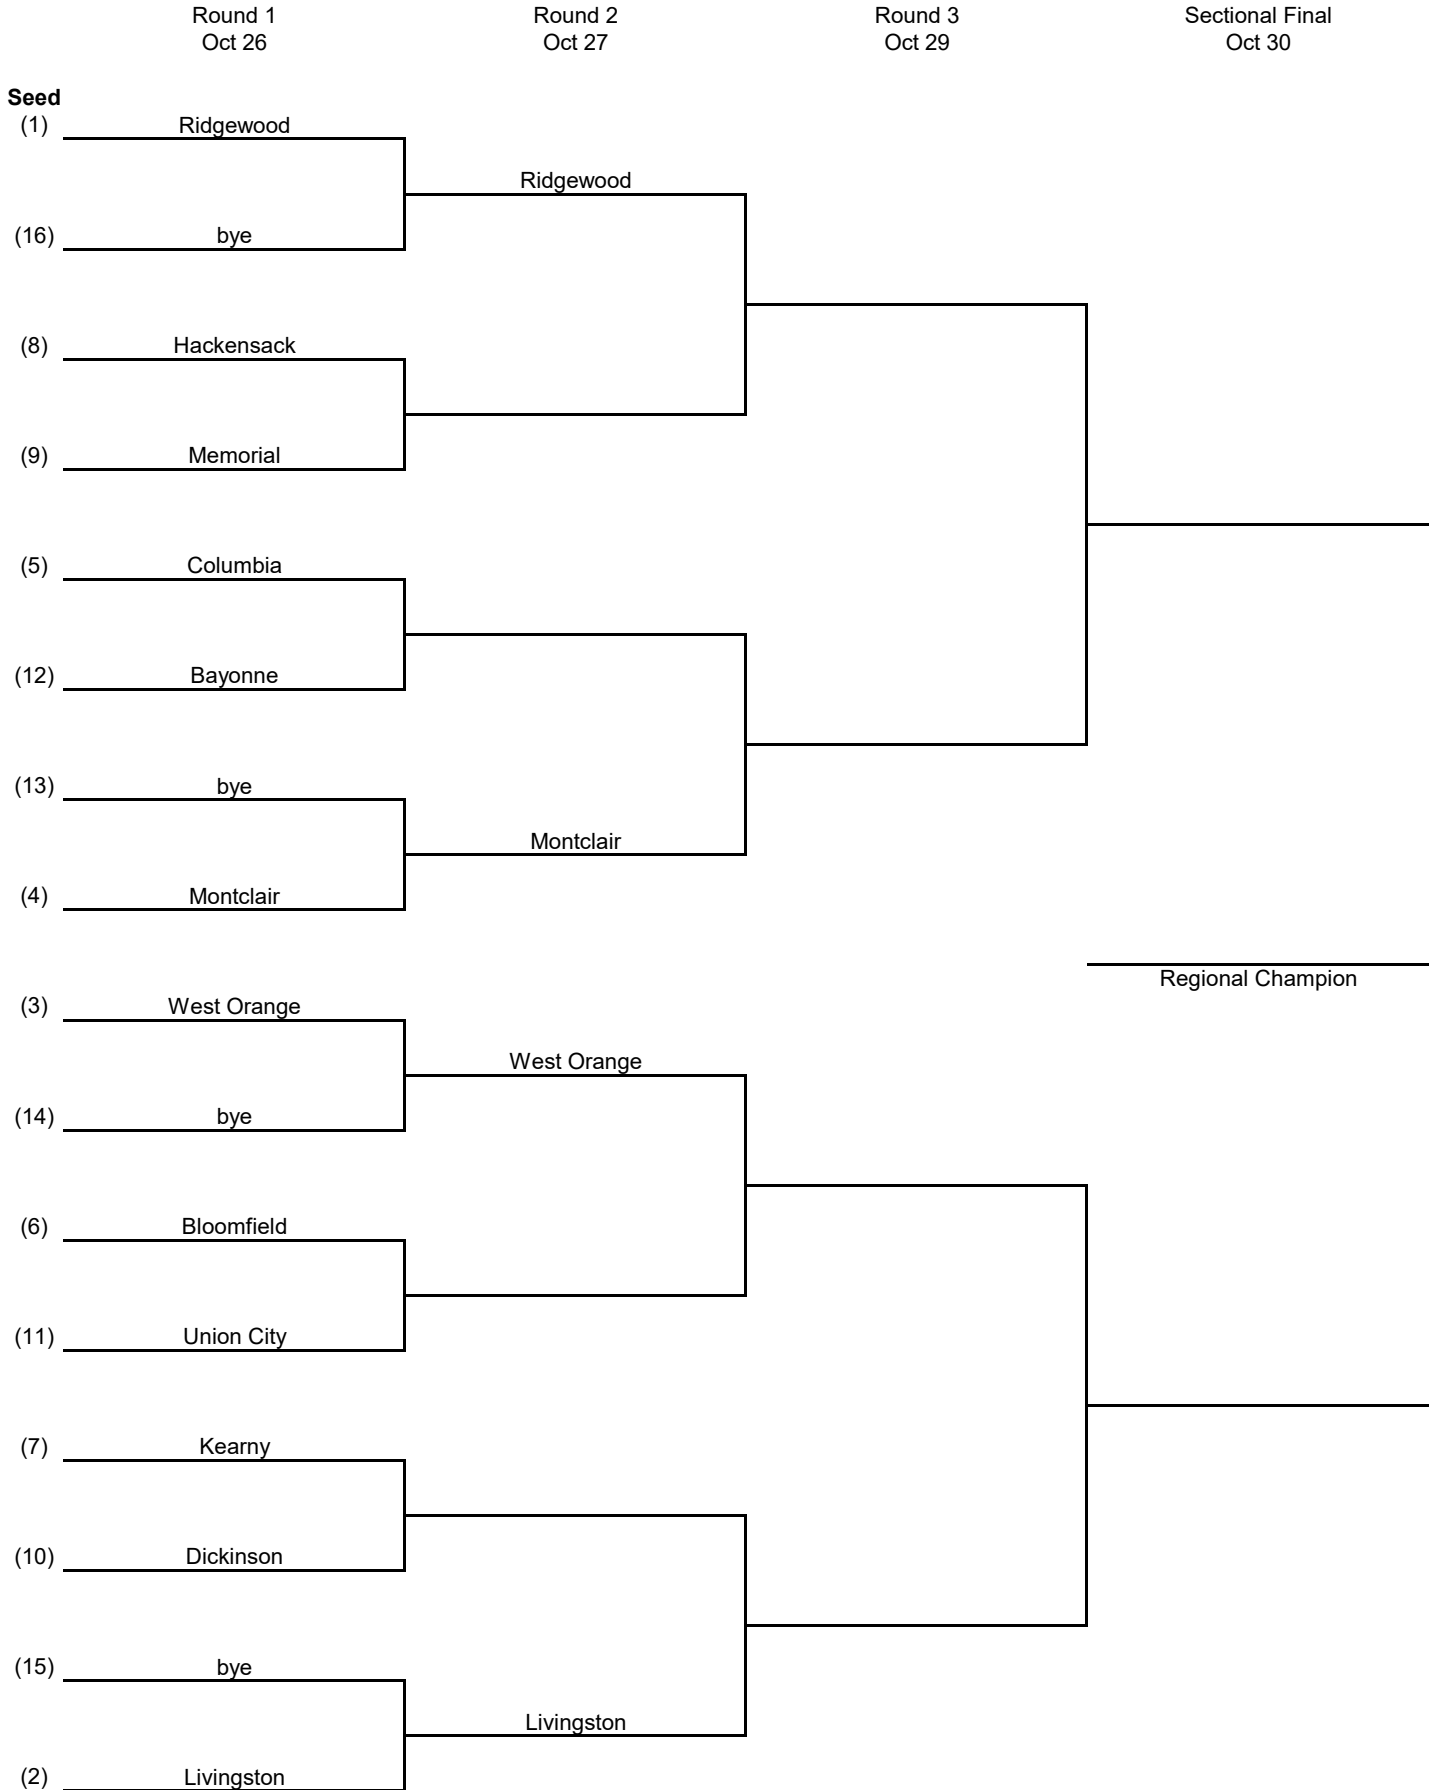

**NEW JERSEY STATE INTERSCHOLASTIC ATHLETIC ASSOCIATION
2020 Girls Tennis Team Tournament Bracket**

Northeast (A)

**NEW JERSEY STATE INTERSCHOLASTIC ATHLETIC ASSOCIATION
2020 Girls Tennis Team Tournament Bracket**

Northeast (B)

**NEW JERSEY STATE INTERSCHOLASTIC ATHLETIC ASSOCIATION
2020 Girls Tennis Team Tournament Bracket**

Northeast (C)

**NEW JERSEY STATE INTERSCHOLASTIC ATHLETIC ASSOCIATION
2020 Girls Tennis Team Tournament Bracket**