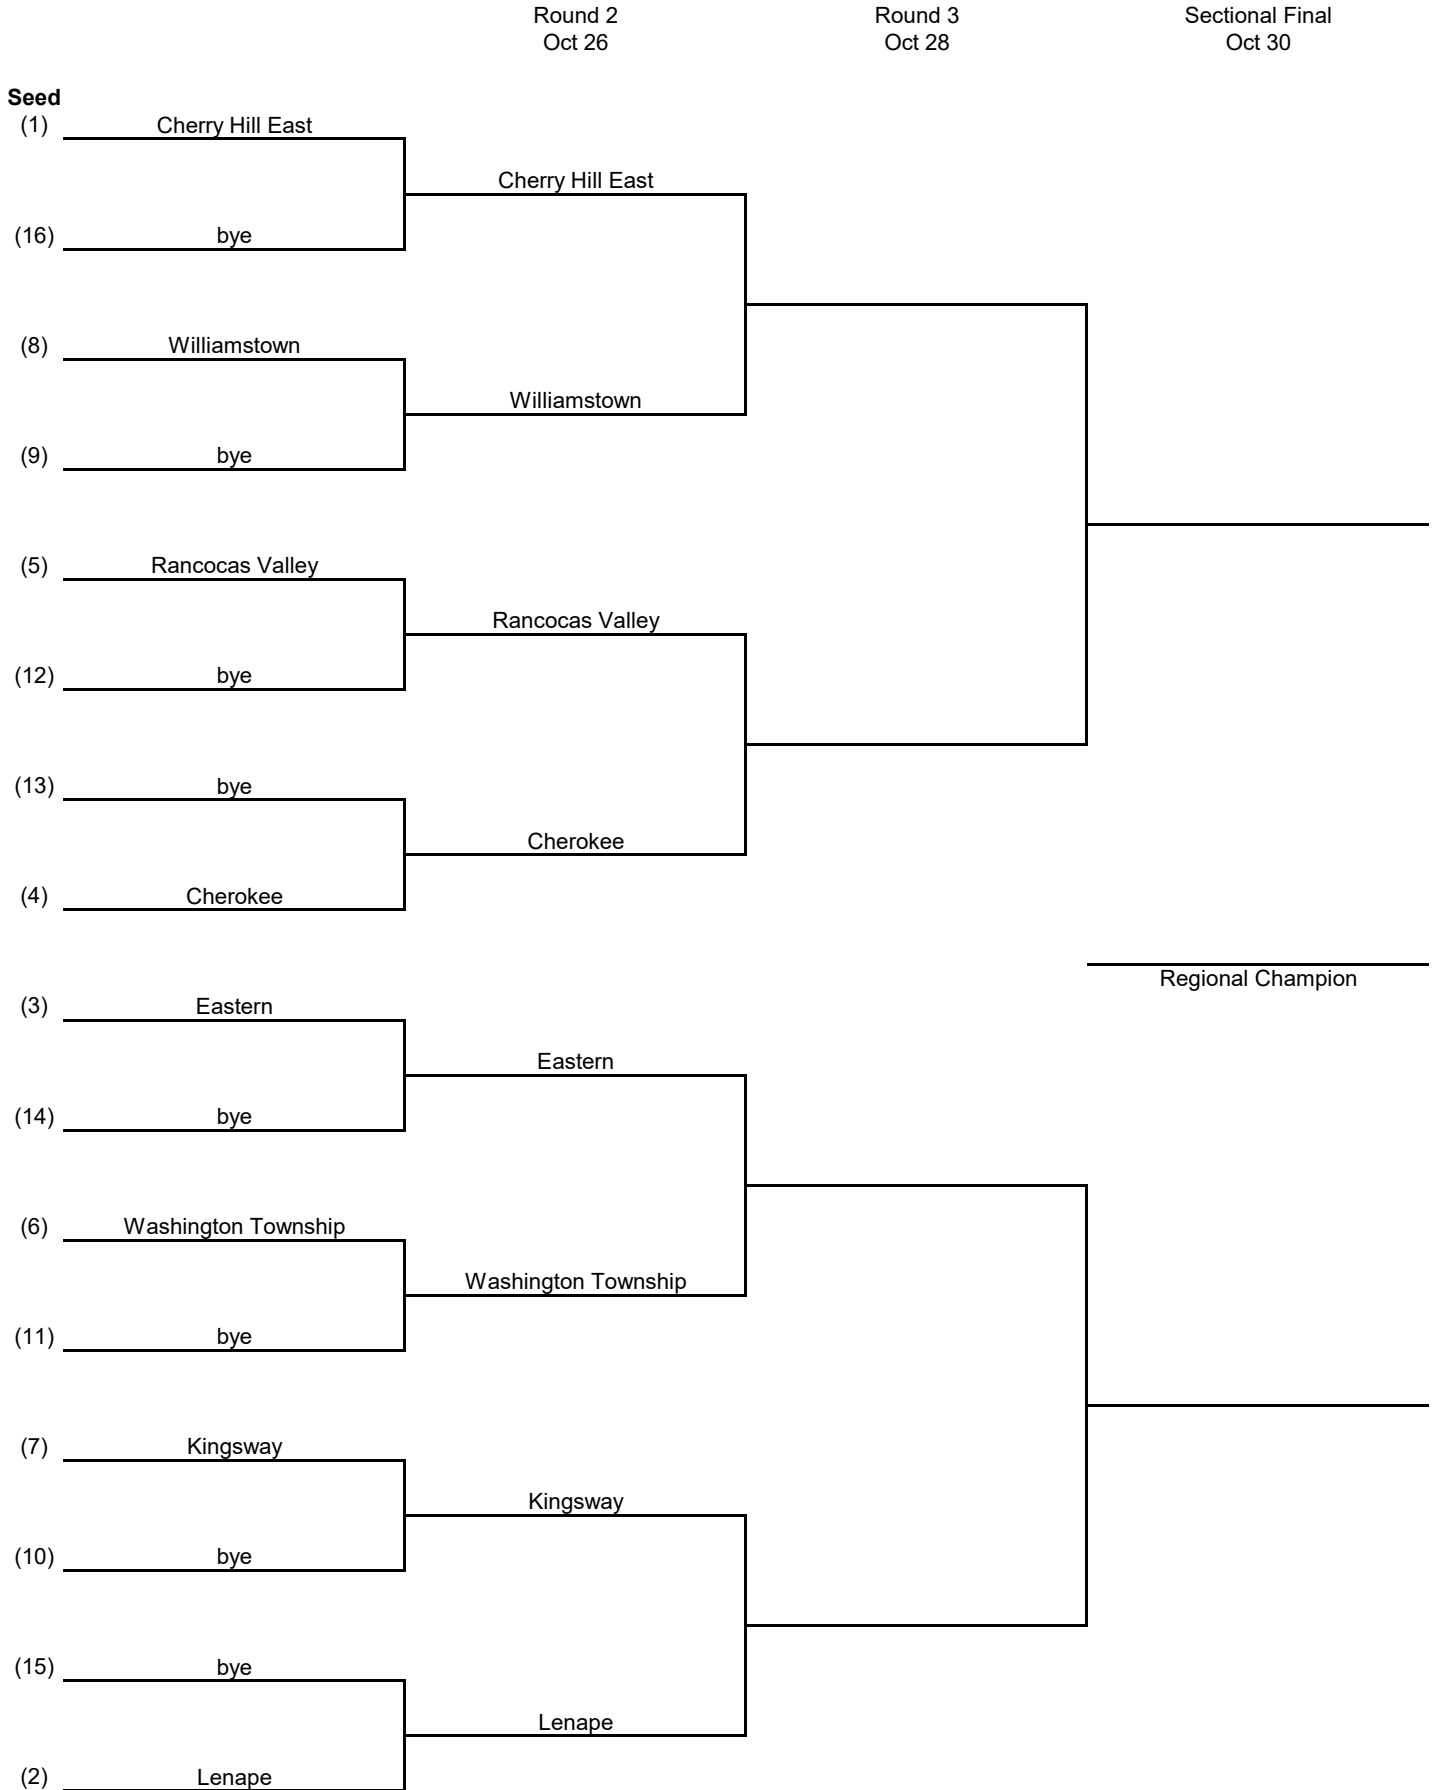

**NEW JERSEY STATE INTERSCHOLASTIC ATHLETIC ASSOCIATION
2020 Girls Tennis Team Tournament Bracket**

Southwest (A)