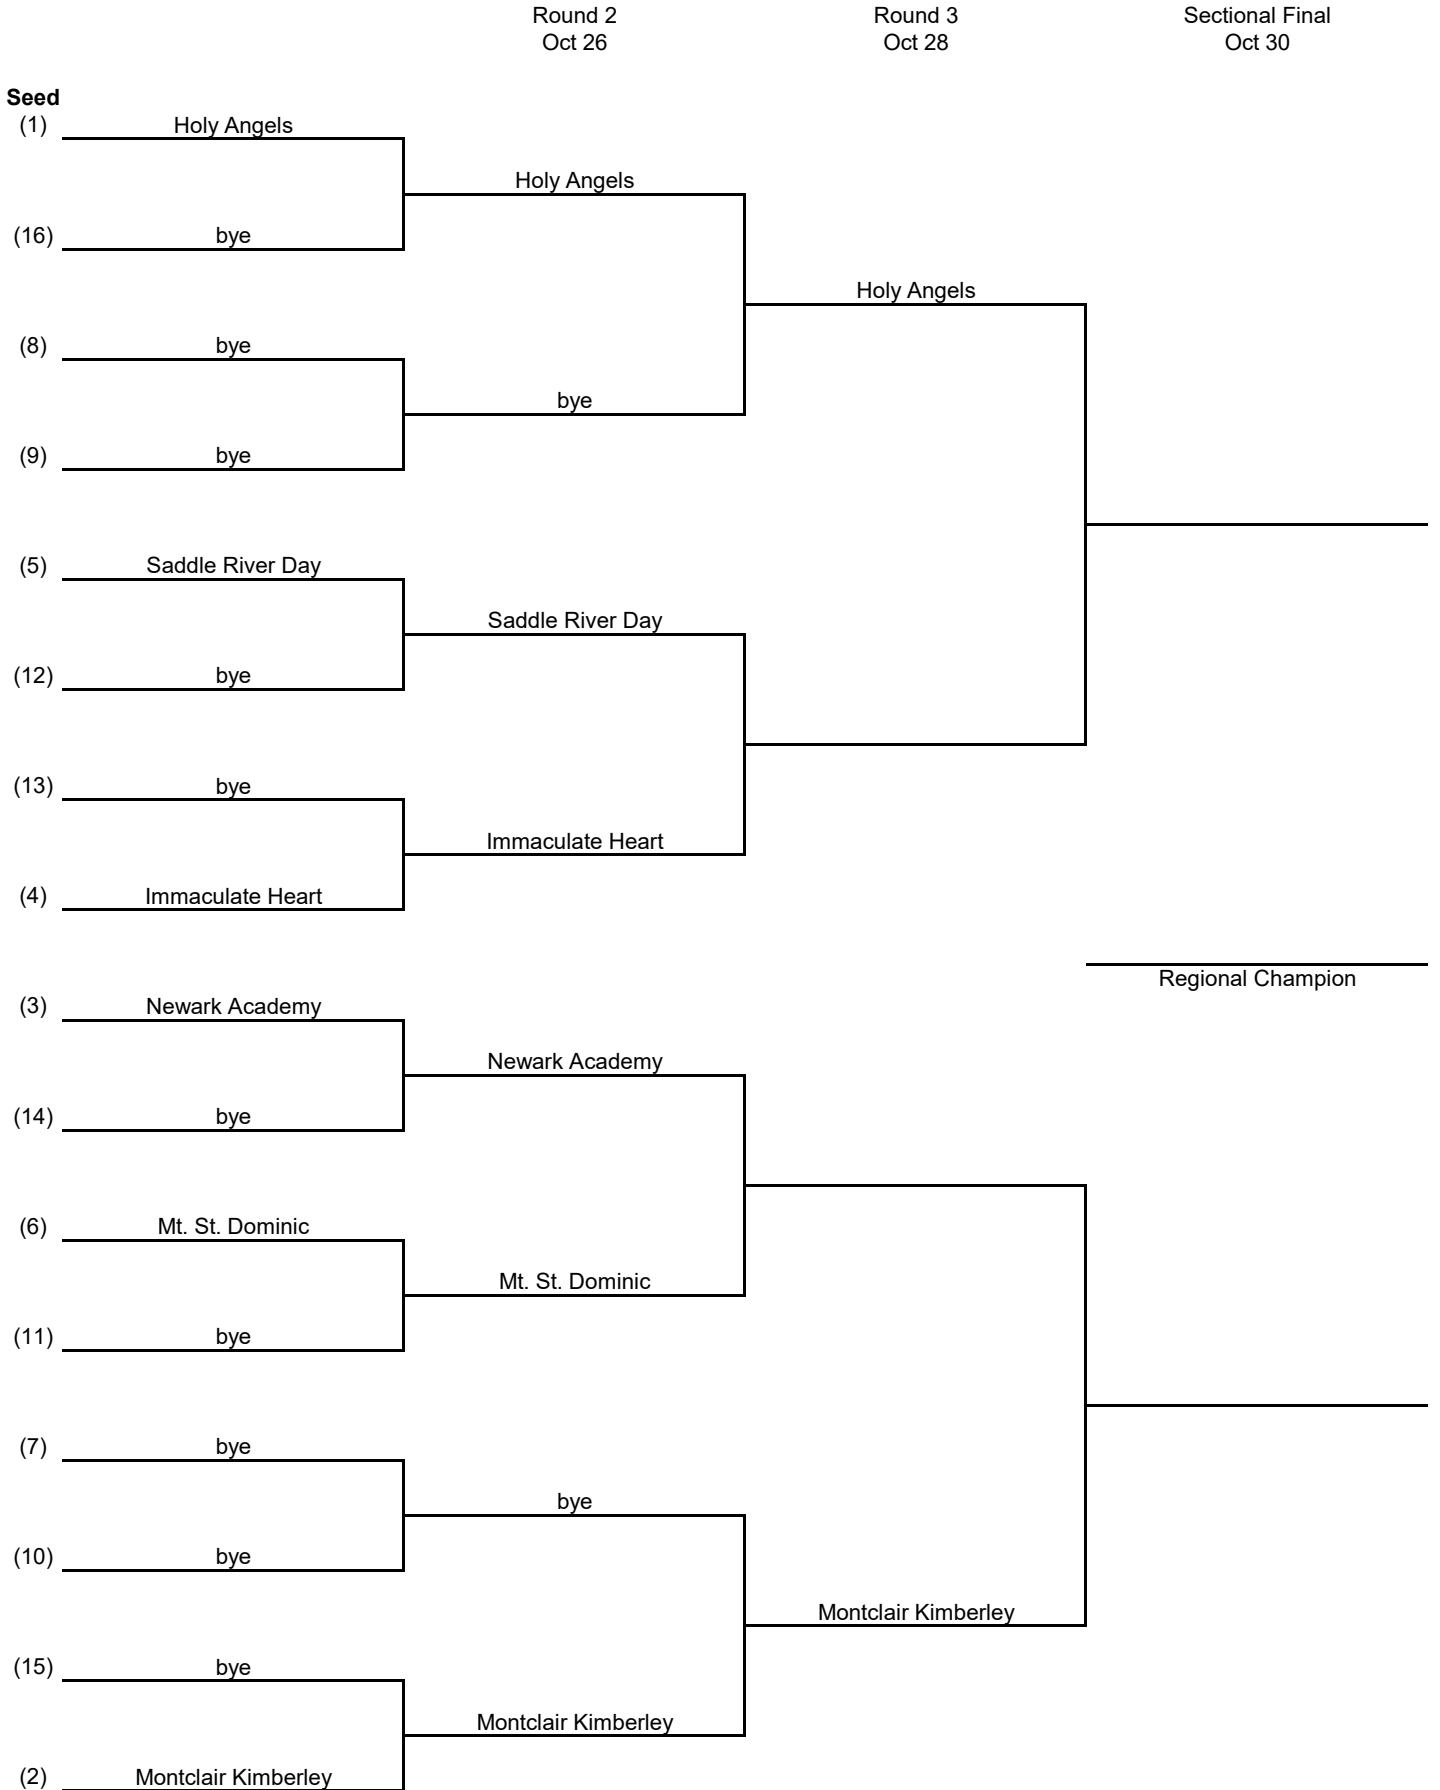

**NEW JERSEY STATE INTERSCHOLASTIC ATHLETIC ASSOCIATION
2020 Girls Tennis Team Tournament Bracket**

Northeast (E)