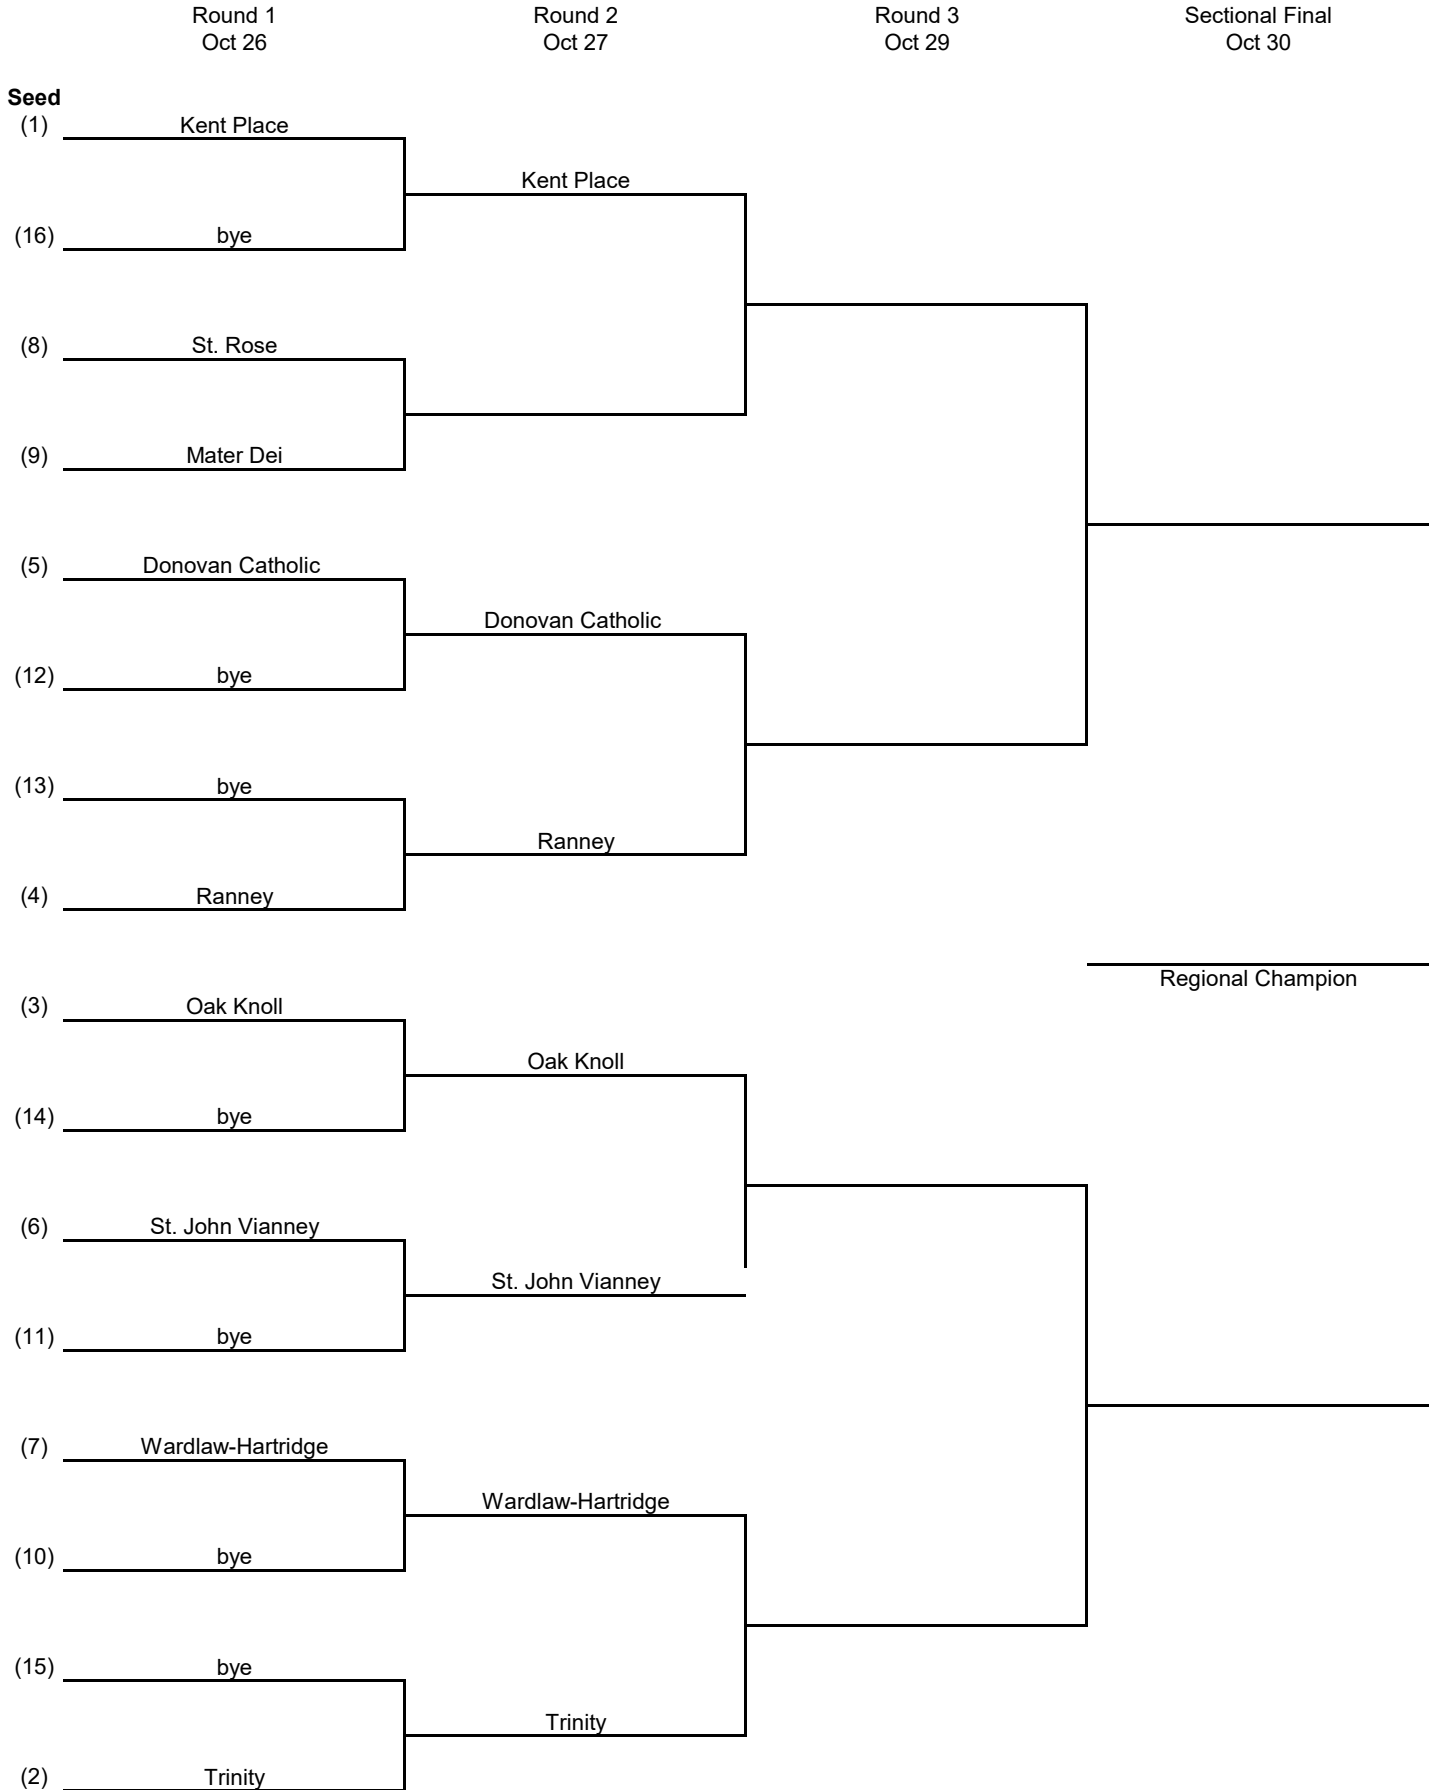

**NEW JERSEY STATE INTERSCHOLASTIC ATHLETIC ASSOCIATION
2020 Girls Tennis Team Tournament Bracket**

Central East (E)