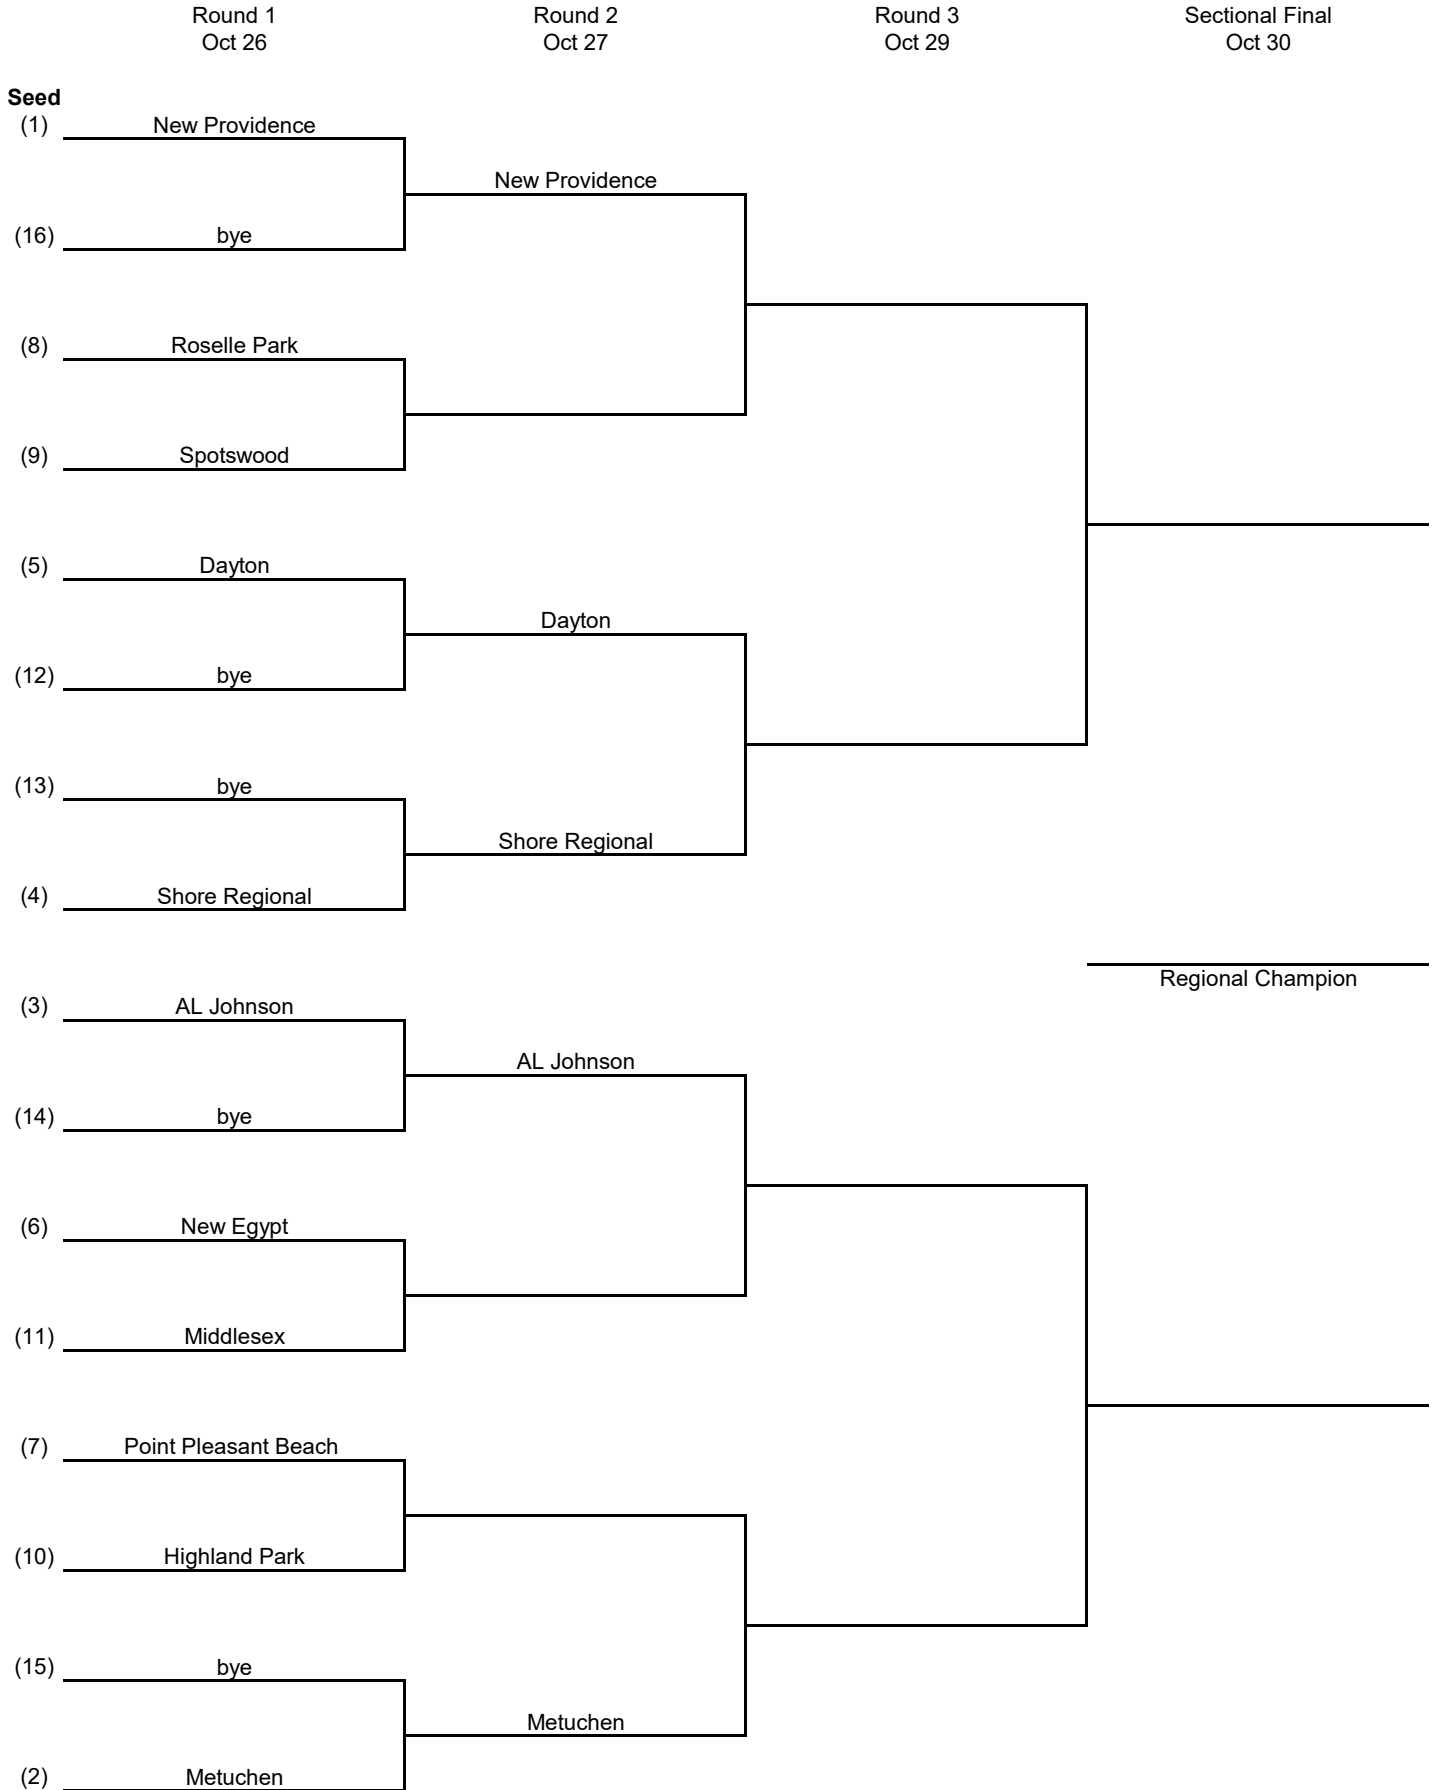

**NEW JERSEY STATE INTERSCHOLASTIC ATHLETIC ASSOCIATION
2020 Girls Tennis Team Tournament Bracket**

Central East (D)