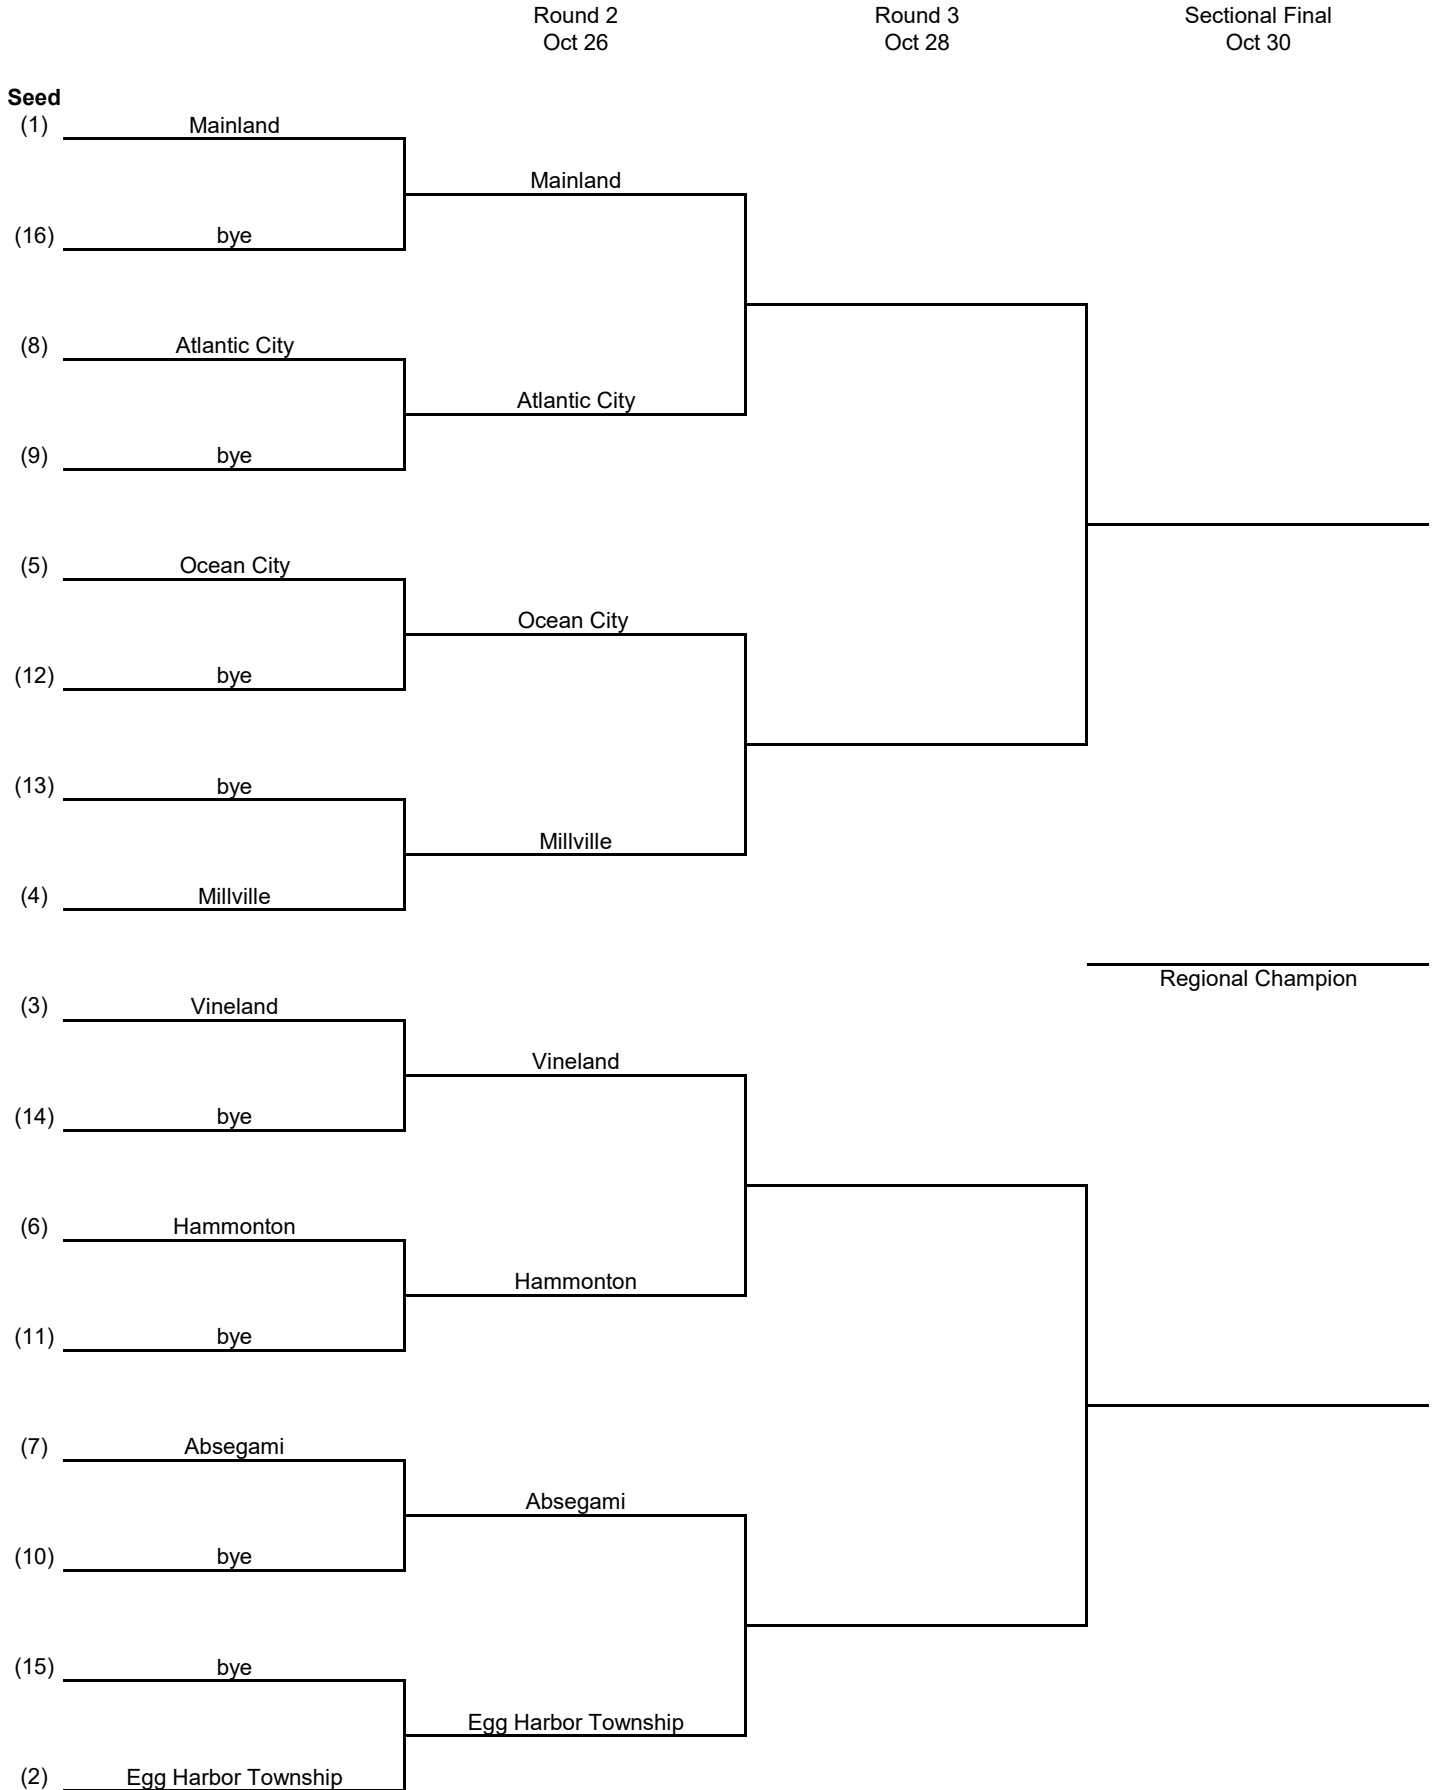

Southeast (A)

**NEW JERSEY STATE INTERSCHOLASTIC ATHLETIC ASSOCIATION
2020 Girls Tennis Team Tournament Bracket**

Southeast (B)

**NEW JERSEY STATE INTERSCHOLASTIC ATHLETIC ASSOCIATION
2020 Girls Tennis Team Tournament Bracket**