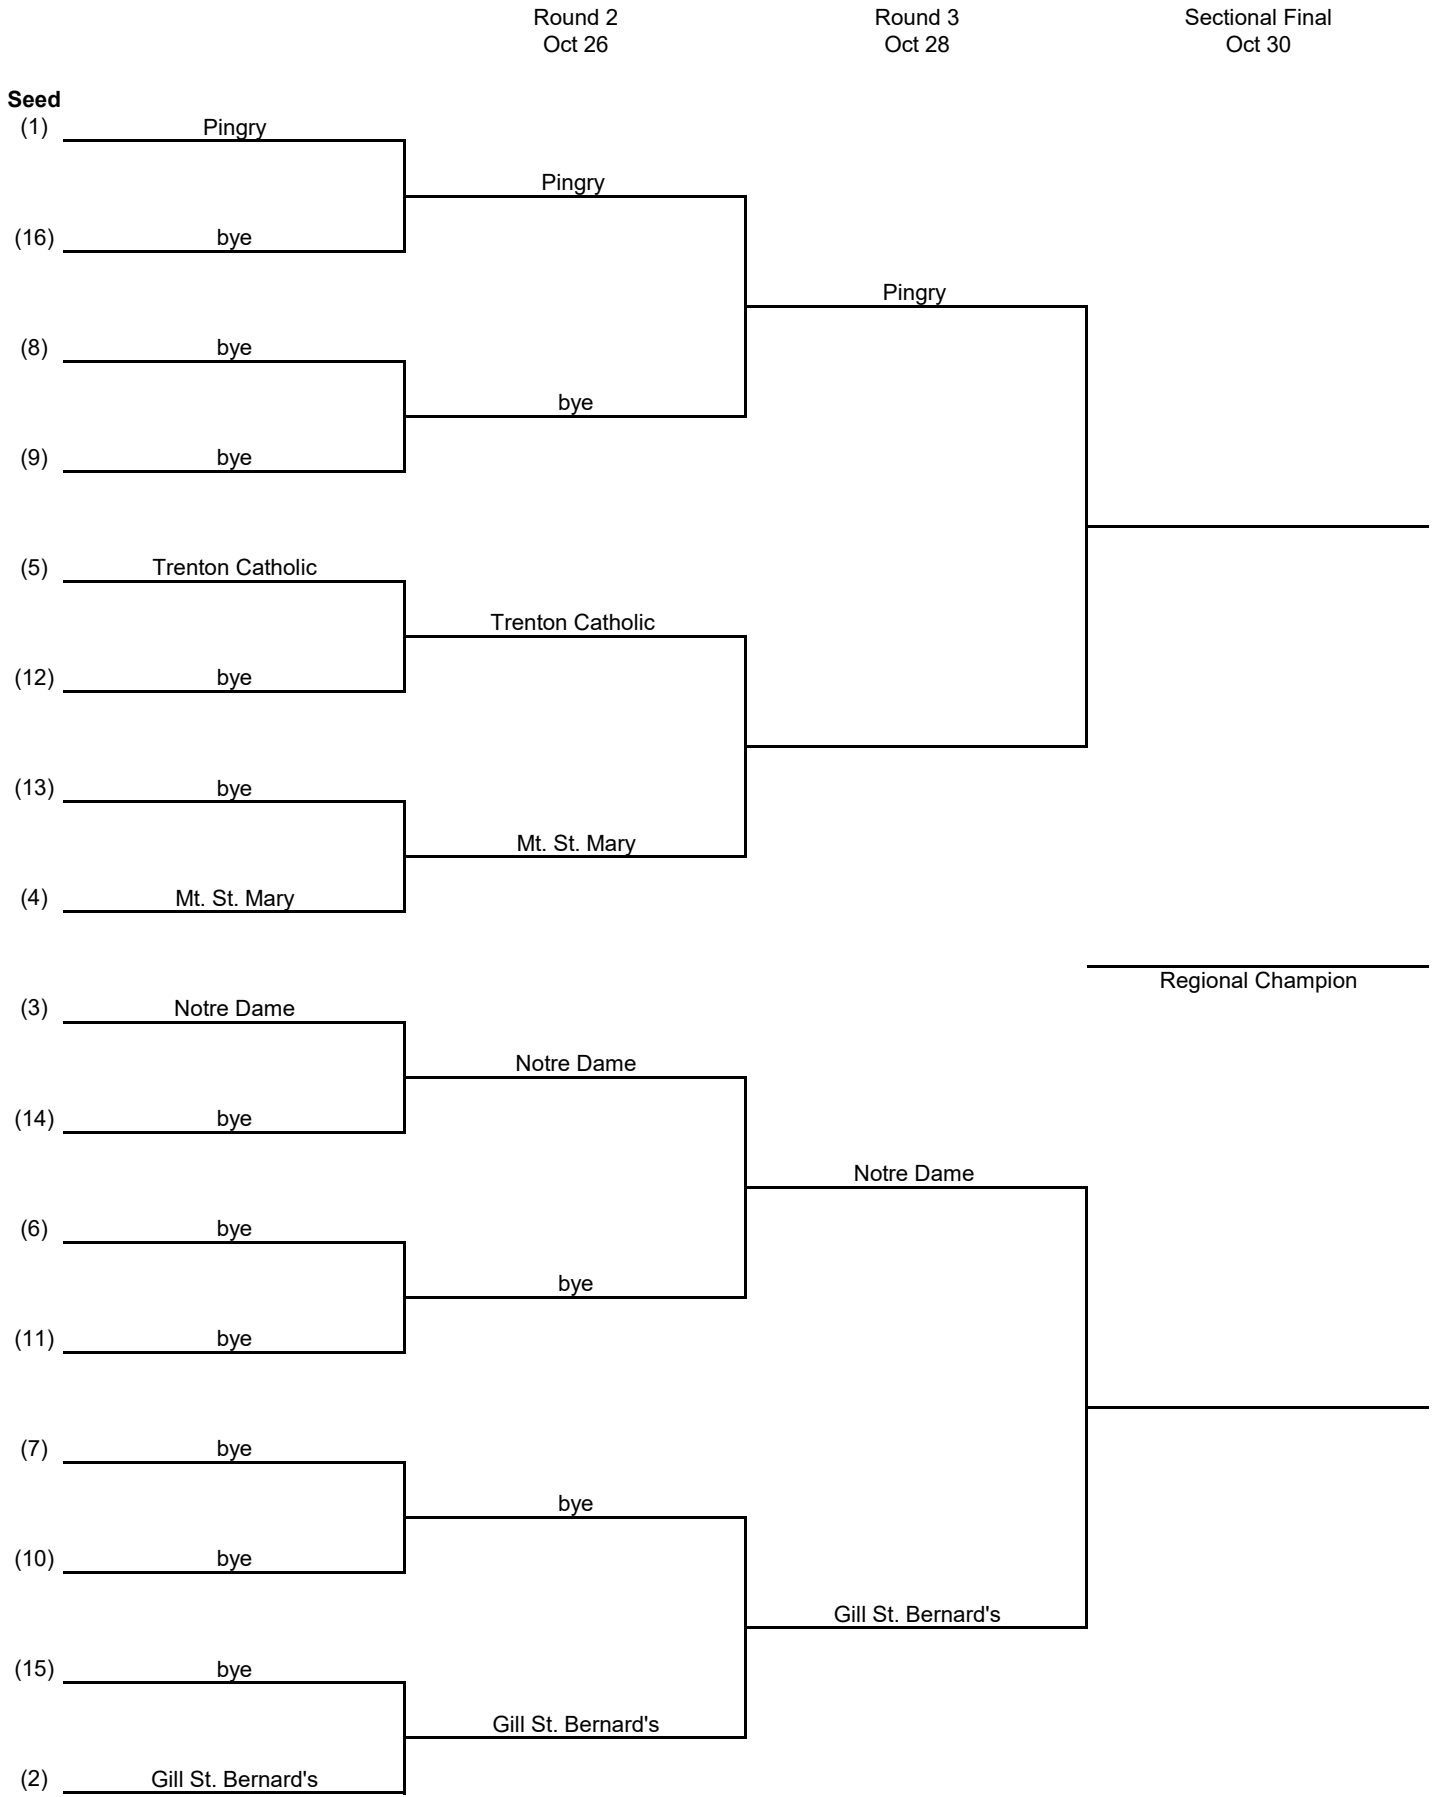

**NEW JERSEY STATE INTERSCHOLASTIC ATHLETIC ASSOCIATION
2020 Girls Tennis Team Tournament Bracket**

Central West (C)