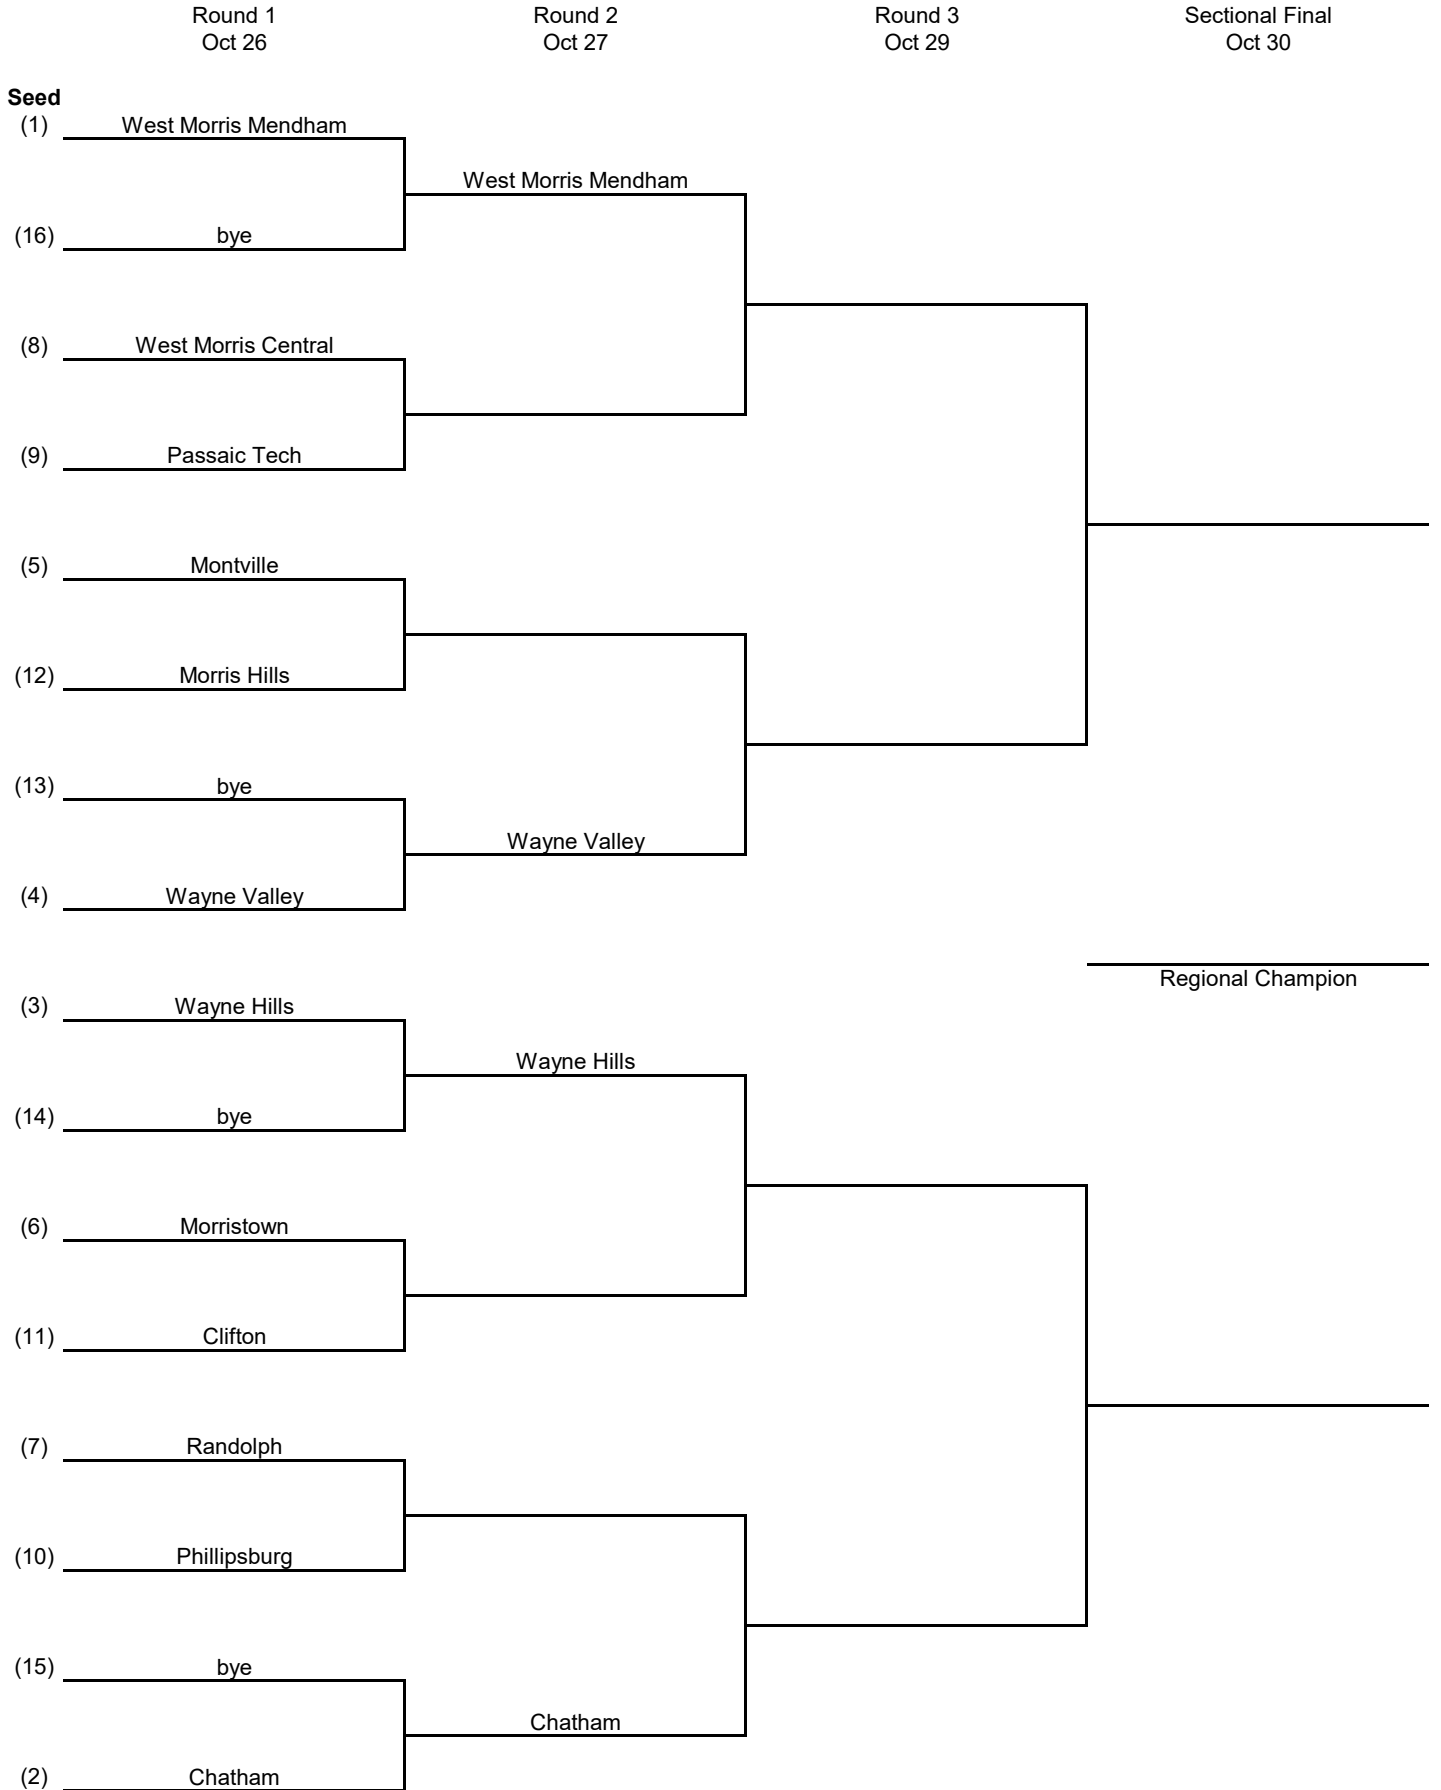

**NEW JERSEY STATE INTERSCHOLASTIC ATHLETIC ASSOCIATION
2020 Girls Tennis Team Tournament Bracket**

Northwest (A)