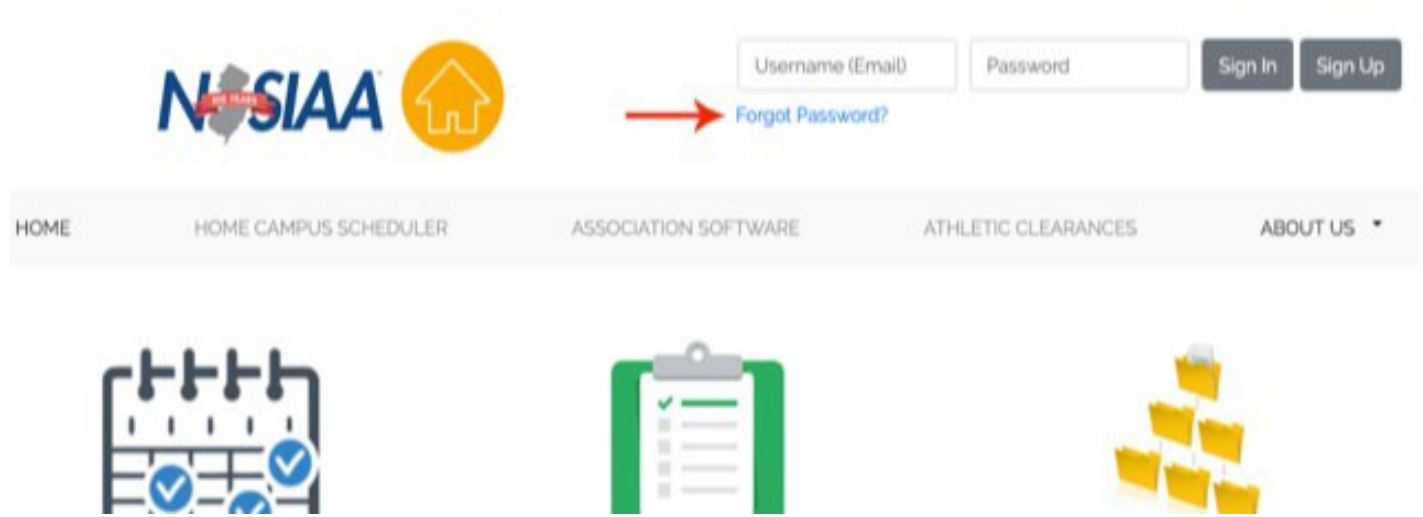

HOME CAMPUS

One Stop Shop For School Athletics

Please follow the step by step instructions below to set up your new account!

- Go to www.njsiaahome.org
- Username is your email address
- To set up your password, click on “[Forgot Password?](#)”
- Follow the instructions to reset your password

Once you have completed the procedure above, please **sign in** to enter the Home Campus site.

Need Help? Please contact the Home Campus support site first @ [Support Site](#)

Transfer tutorials to help you are also available using the support site link.

Need further assistance? Contact your designated conference representative or you can reach out to the NJSIAA @ 609-259-2776.