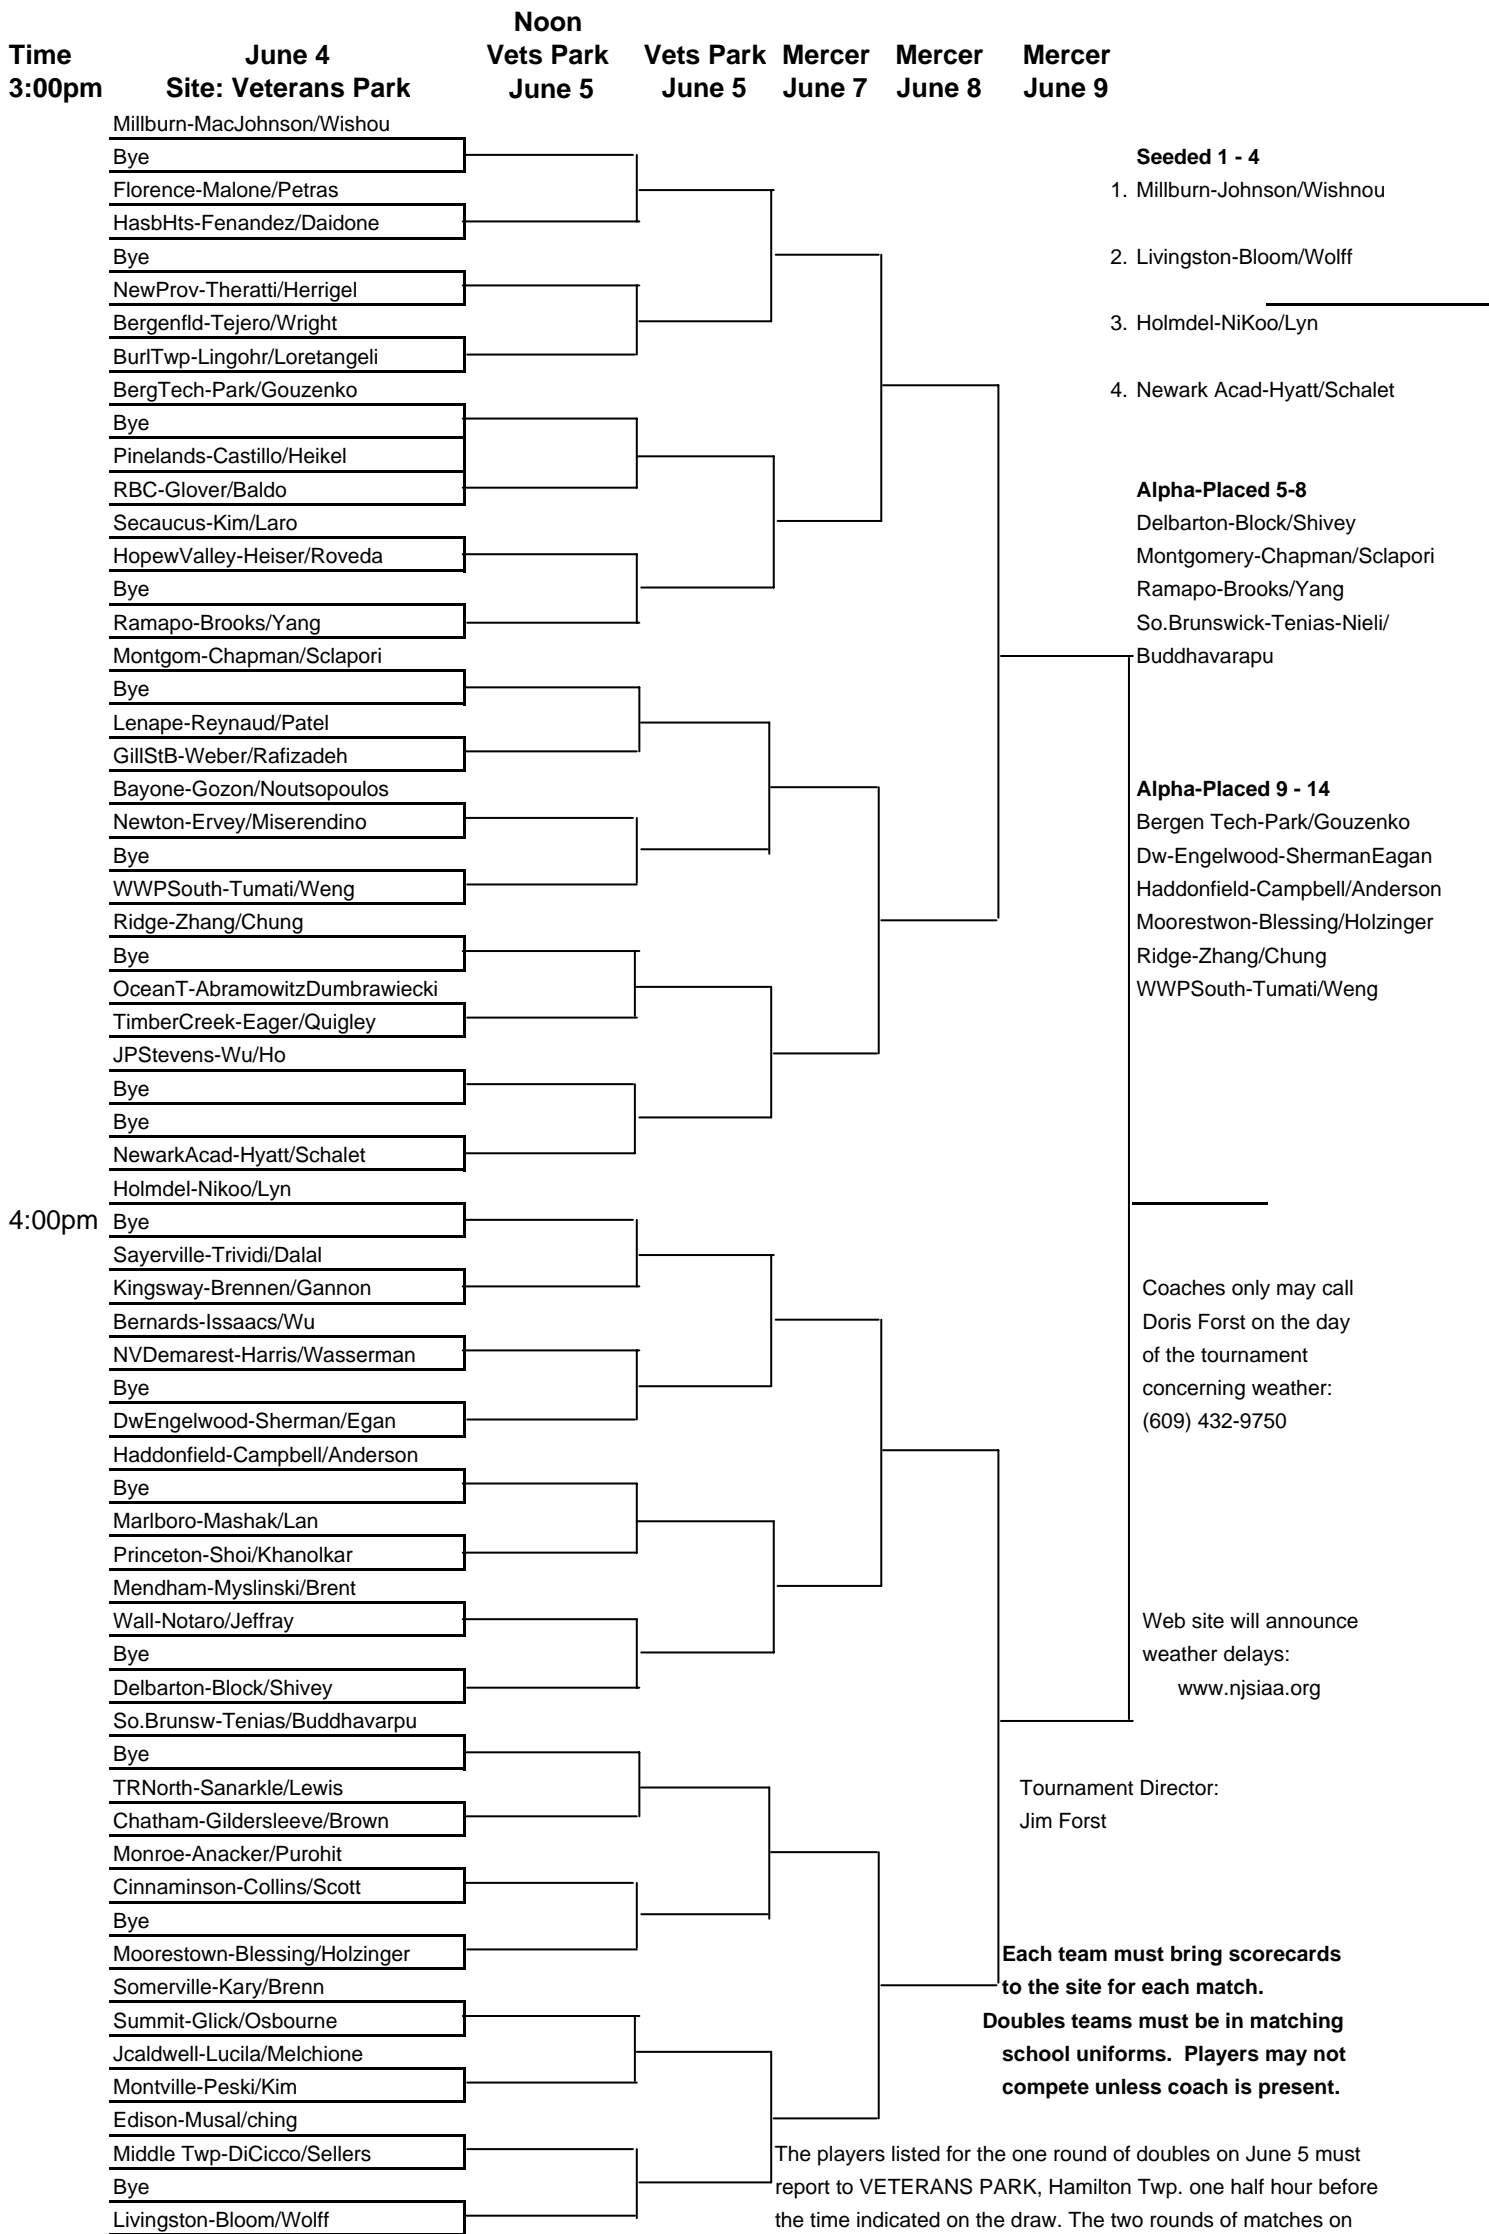

**NEW JERSEY STATE INTERSCHOLASTIC ATHLETIC ASSOCIATION
BOYS TENNIS DOUBLES 2011**

ATTENTION: Any player and/or coach failing to appear, will be subject to punitive action by the NJSIAA Executive Committee for failure to fulfill a contractual agreement. All players must be accompanied by a coach or certified faculty member.