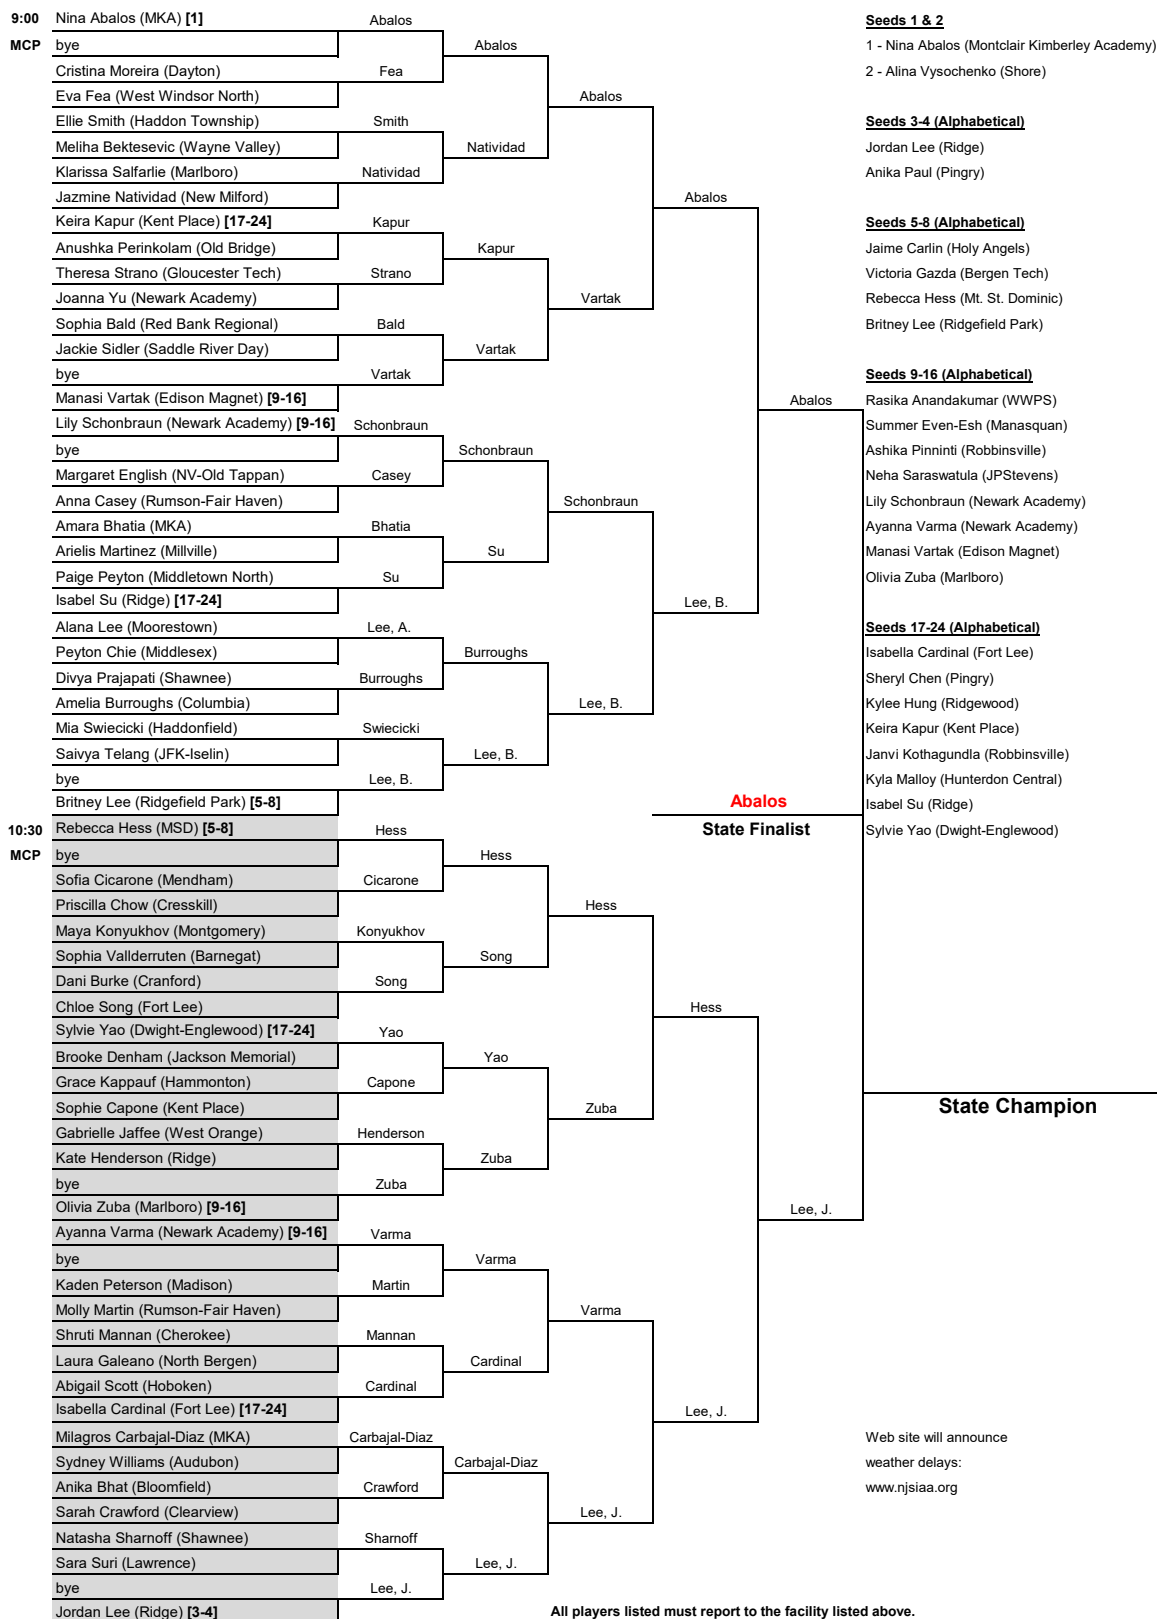

Girls Tennis Singles 2023

Date	October 8	October 8	October 9	October 9	October 14	October 15	October 19
Site	Mercer County Park (MCP)		MCP	MCP	Park Avenue	Park Avenue	MCP
Round	Round 1	Round 2	Round 3	Round 4	Quarters	Semis	Finals
Time	9:00am & 10:30am	12:00 & 1:30	Noon	3:00pm	Noon	2:00pm	3:00pm